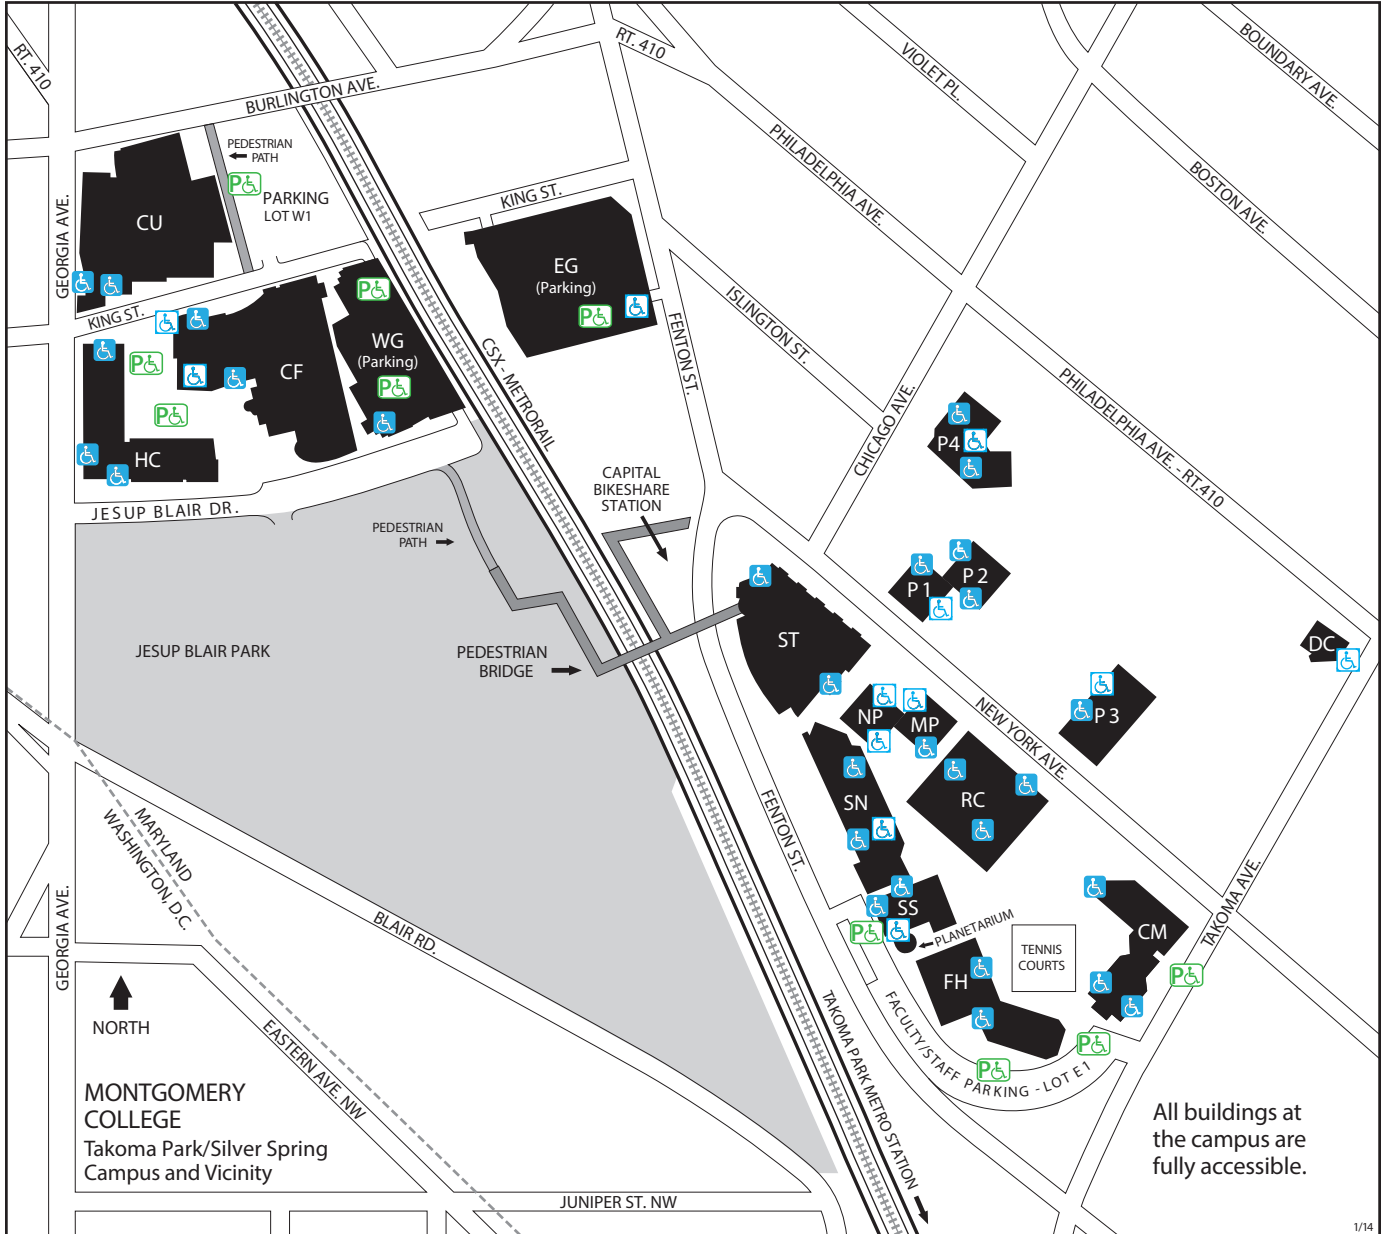

Montgomery College

Takoma Park/Silver Spring Campus ADA Accessibility Map

All buildings at the campus are fully accessible.

Montgomery College Takoma Park/Silver Spring Campus

7600 Takoma Avenue
Takoma Park, MD 20912
240-567-1300
TTY 301-587-7207

montgomerycollege.edu

For updates to campus maps, visit
montgomerycollege.edu/maps.

Accessible building entrance

Accessible building entrance
with power door operator

Accessible parking

Takoma Park/Silver Spring Campus Legend of Buildings (as of January 2014)

- CF The Morris and Gwendolyn
Cafritz Foundation Arts Center
 - Educational Opportunity Center (EOC)
 - Refugee Training Center (RTC)
 - Workforce Development & Continuing
Education (WD&CE)
- CM Catherine F. Scott Commons
- CU Cultural Arts Center
- DC Child Care Center
- EG East Garage (parking)
- FH Falcon Hall
 - Physical Education

- HC Health Sciences Center
- MP Mathematics Pavilion
- NP North Pavilion
- P1 Pavilion One
- P2 Pavilion Two
- P3 Pavilion Three
- P4 Pavilion Four
- RC Resource Center
- SN Science North Building
- SS Science South Building
 - Planetarium
- ST Charlene R. Nunley
Student Services Center
 - Admissions Office
 - Security Office
- WG West Garage (parking)