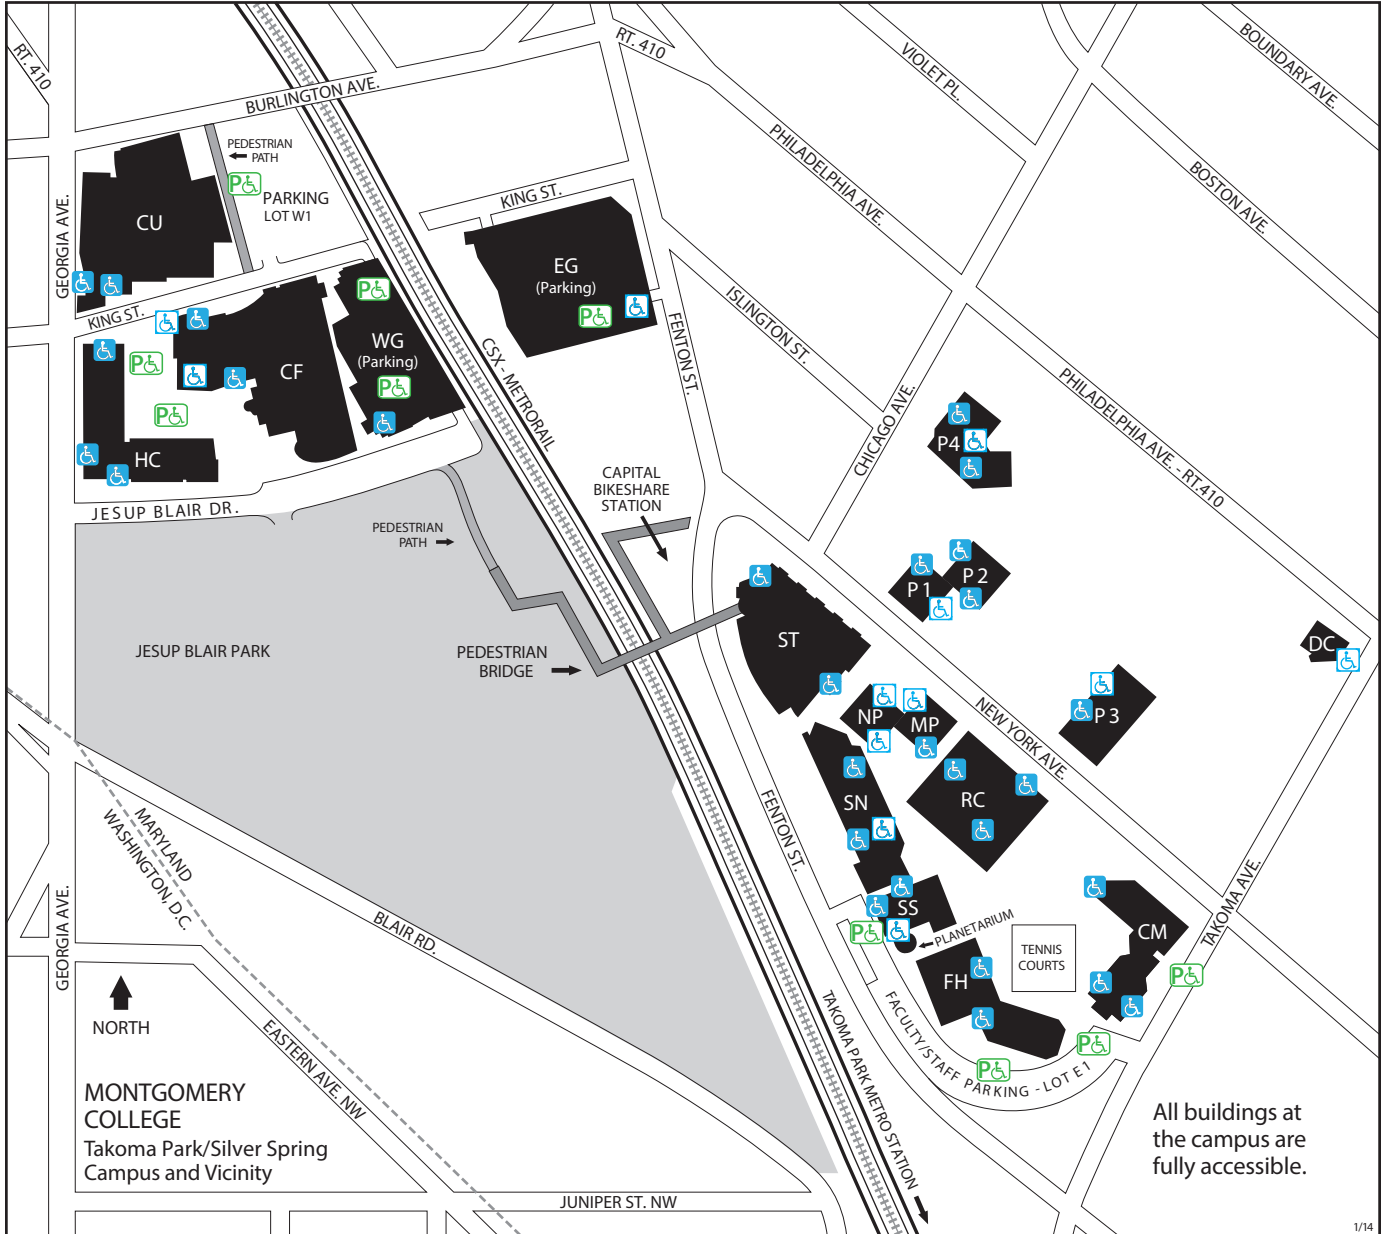

## Takoma Park/Silver Spring Campus ADA Accessibility Map

All buildings at the campus are fully accessible.

Accessible building entrance

Accessible building entrance  
with power door operator

Accessible parking

### Takoma Park/Silver Spring Campus Legend of Buildings (as of January 2014)

- CF The Morris and Gwendolyn  
Cafritz Foundation Arts Center
  - Educational Opportunity Center (EOC)
  - Refugee Training Center (RTC)
  - Workforce Development & Continuing  
Education (WD&CE)
- CM Catherine F. Scott Commons
- CU Cultural Arts Center
- DC Child Care Center
- EG East Garage (parking)
- FH Falcon Hall
  - Physical Education

- HC Health Sciences Center
- MP Mathematics Pavilion
- NP North Pavilion
- P1 Pavilion One
- P2 Pavilion Two
- P3 Pavilion Three
- P4 Pavilion Four
- RC Resource Center
- SN Science North Building
- SS Science South Building
  - Planetarium
- ST Charlene R. Nunley  
Student Services Center
  - Admissions Office
  - Security Office
- WG West Garage (parking)