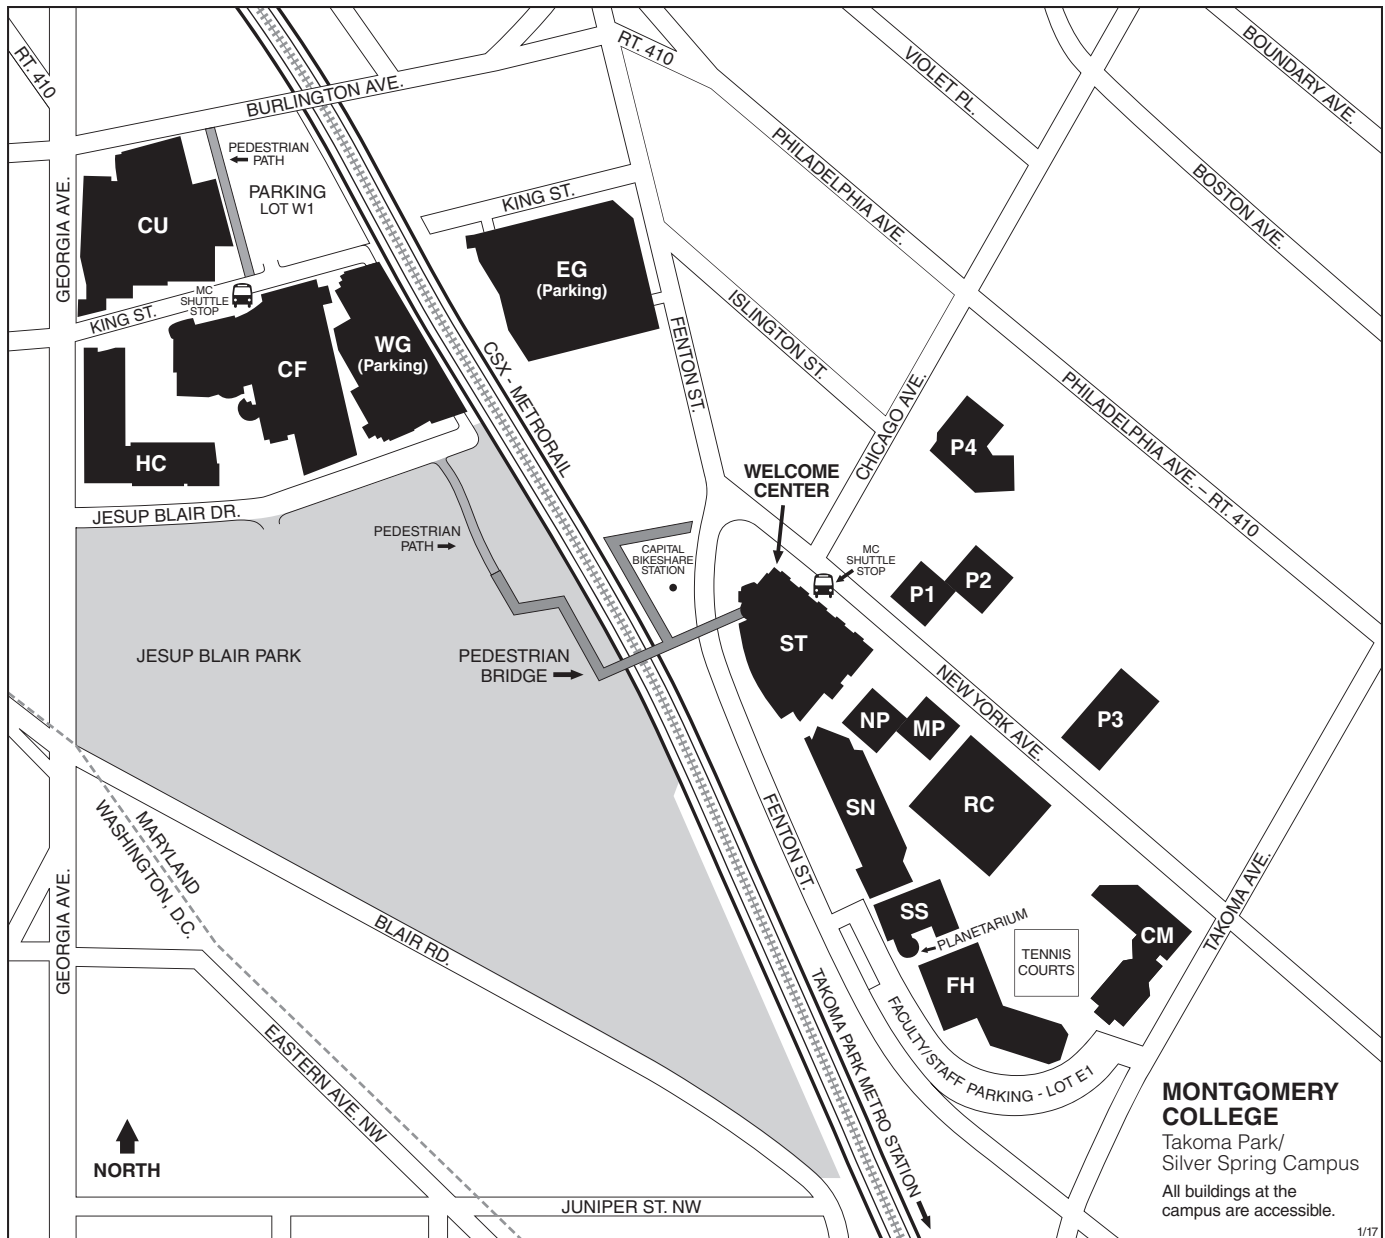

MONTGOMERY COLLEGE

Takoma Park/Silver Spring Campus and Vicinity

Takoma Park/Silver Spring Campus

7600 Takoma Avenue
Takoma Park, MD 20912
240-567-1300; TTY 301-587-7207
montgomerycollege.edu

For updates to campus maps, visit
montgomerycollege.edu/maps

Legend of Campus Buildings (as of January 2017)

- **CF** The Morris and Gwendolyn Cafritz Foundation Arts Center
  - Art store/food options
  - Educational Opportunity Center
  - Refugee Training Center
  - Workforce Development & Continuing Education (WD&CE)
- **CM** Catherine F. Scott Commons
- **CU** Cultural Arts Center
- **EG** East Garage (parking)

- **FH** Falcon Hall
  - Physical Education
- **HC** Health Sciences Center
- **MP** Mathematics Pavilion
- **NP** North Pavilion
- **P1** Pavilion One
- **P2** Pavilion Two
- **P3** Pavilion Three
- **P4** Pavilion Four
- **RC** Resource Center
  - Library
- **SN** Science North Building

- **SS** Science South Building
  - Planetarium
- **ST** Charlene R. Nunley Student Services Center
  - Bookstore
  - Cafeteria
  - Counseling and Advising
  - Enrollment Services
  - Financial Aid Office
  - Public Safety Office
  - Student Life Office
  - Welcome Center
- **WG** West Garage (parking)