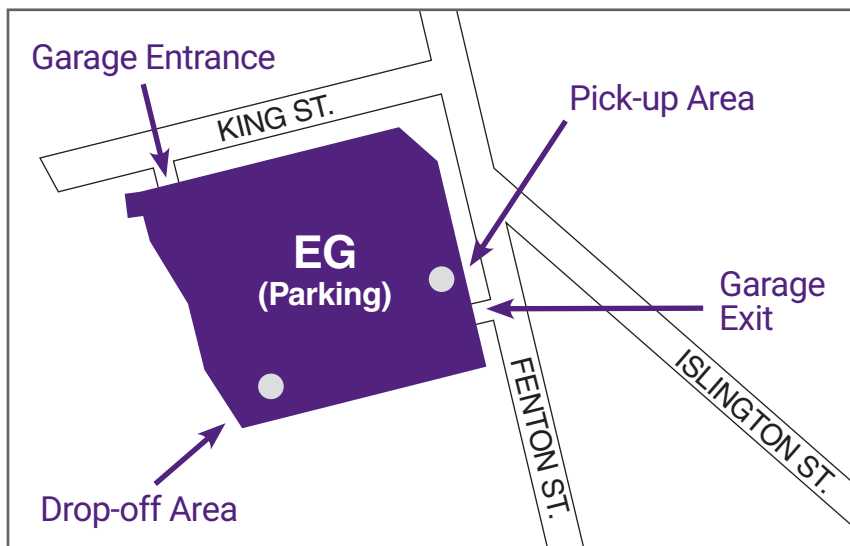

MONTGOMERY COLLEGE

NEW DROP-OFF AND PICK-UP PROCEDURES

East Garage (EG) on Fenton Street

Due to excessive traffic congestion on New York Avenue, dropping off and picking up passengers is prohibited.

Violators will be ticketed by local law enforcement agencies!

Directions for Dropping Off

From Fenton Street, turn onto King Street and go to the East Garage (EG) entrance. Turn left into EG and go straight on the first floor until the last left turn. Turn and park in one of the designated spaces. Drop off or pick up passengers and exit garage onto Fenton Street. Please follow all directions on signs and those issued by Public Safety personnel. Please be careful pulling into traffic on Fenton Street.

Directions for Picking Up

Passengers should wait to be picked up in the new space next to the East Garage (EG) exit. This area has been freshly painted, has Wi-Fi, and places to sit. Please park in the same spaces used for dropping off and your passengers will walk to your vehicle. Please exit the EG onto Fenton Street. Please be careful when pulling into traffic on Fenton Street.

Questions: Call Public Safety at 240-567-1600 or Vice President/Provost at 240-567-1312

See the Takoma Park/Silver Spring Campus map on reverse side.