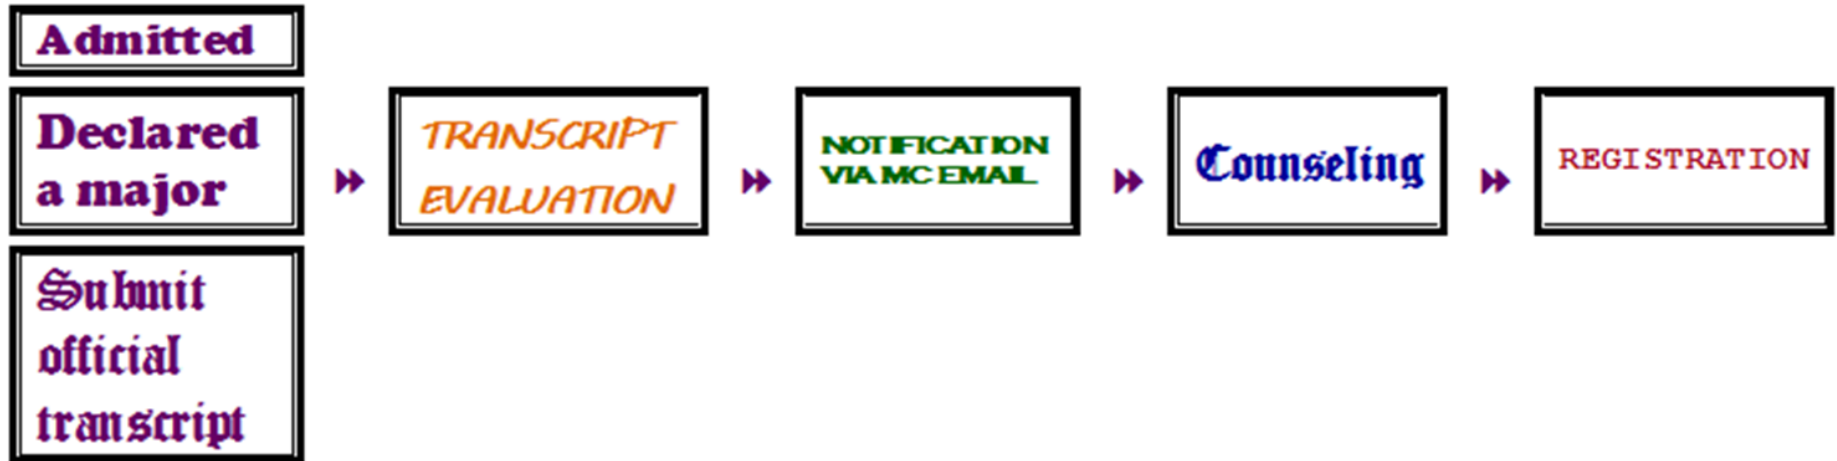

TRANSCRIPT EVALUATION QUICK INFO

PROCEDURES

NUMBER OF TRANSFER CREDITS ALLOWED FOR A DEGREE PROGRAM

COLLEGE TRANSCRIPTS:	45 (70% FOR CERT.)
EXAMS (AP, CLEP, IB):	30 (50% FOR CERT.)
MILITARY TRANSCRIPTS:	24
CREDIT BY EXAM AND PORTFOLIOS:	15 (25% FOR CERT.)
*COMBINED TRANSFER CREDITS:	45 (70% FOR CERT.)
**COMBINED EXAMS & PORTFOLIOS:	30 (50% FOR CERT.)