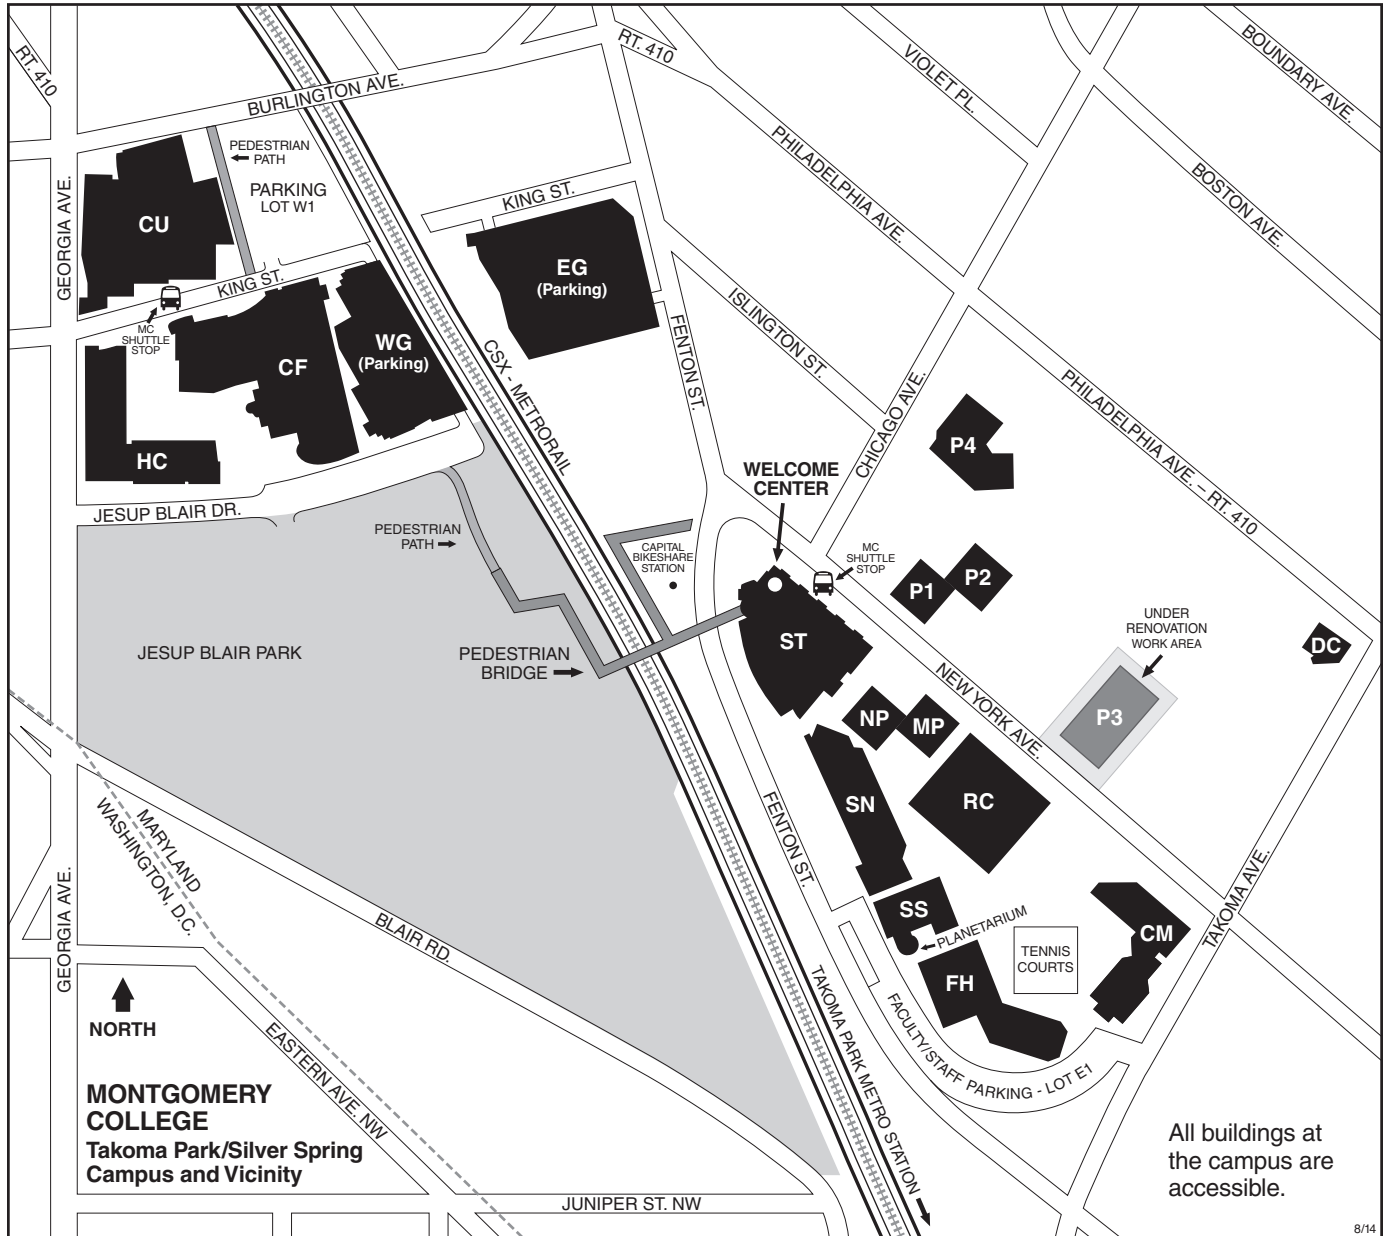

MONTGOMERY COLLEGE

Takoma Park/Silver Spring Campus and Vicinity

All buildings at the campus are accessible.

Montgomery College Takoma Park/Silver Spring Campus

7600 Takoma Avenue
Takoma Park, MD 20912
240-567-1300
TTY 301-587-7207

montgomerycollege.edu

For updates to campus maps, visit
montgomerycollege.edu/maps

Takoma Park/Silver Spring Campus Legend of Buildings

(as of August 2014)

- CF The Morris and Gwendolyn Cafritz Foundation Arts Center
 - Educational Opportunity Center (EOC)
 - Refugee Training Center (RTC)
 - Workforce Development & Continuing Education (WD&CE)
- CM Catherine F. Scott Commons
- CU Cultural Arts Center
- DC Child Care Center
- EG East Garage (parking)
- FH Falcon Hall
 - Physical Education
- HC Health Sciences Center
- MP Mathematics Pavilion

- NP North Pavilion
- P1 Pavilion One
- P2 Pavilion Two
- P3 Pavilion Three¹
- P4 Pavilion Four
- RC Resource Center
- SN Science North Building
- SS Science South Building
 - Planetarium
- ST Charlene R. Nunley Student Services Center
 - Admissions Office
 - Security Office
 - Welcome Center
- WG West Garage (parking)