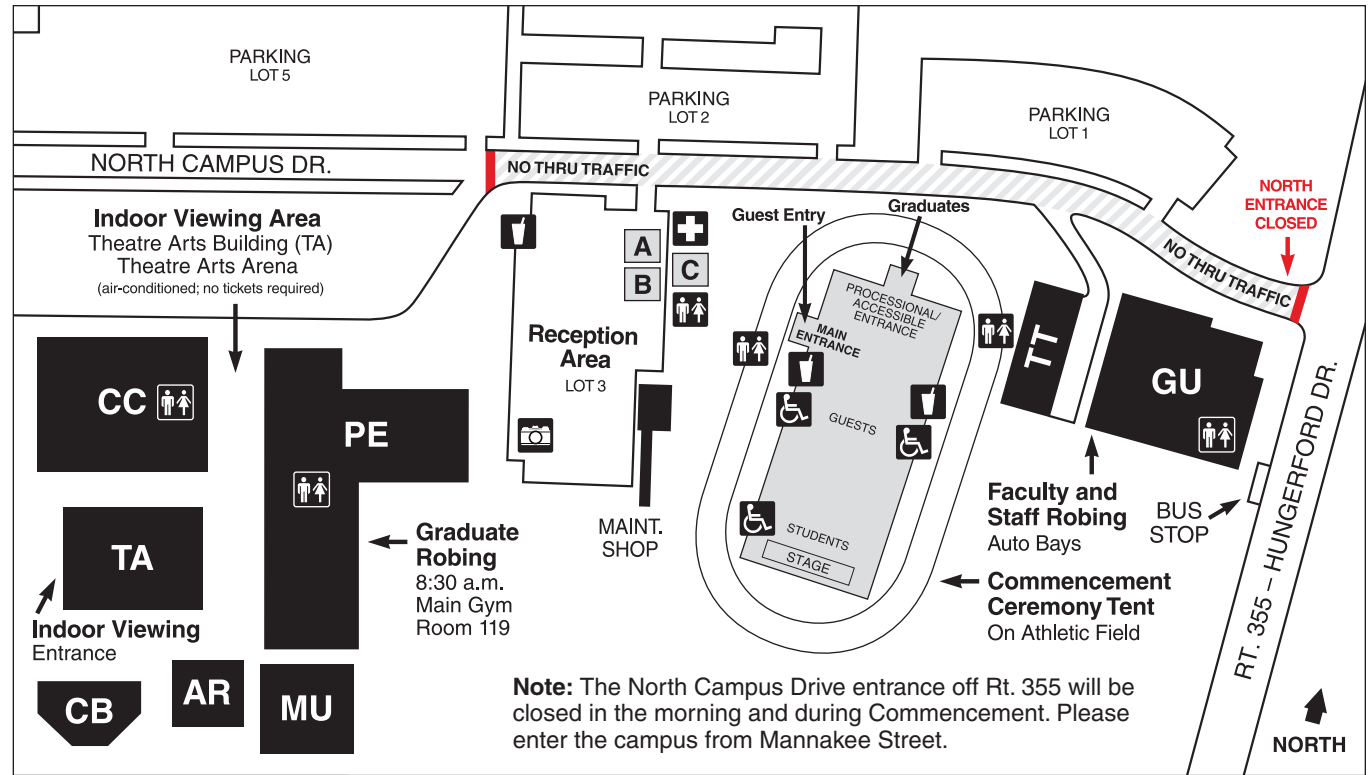

Montgomery College Commencement 2014

May 23, 10 a.m., Rockville Campus

Commencement Site Legend

- A** MC Books & More Table
(cameras, t-shirts, snacks, etc.)
- B** Alumni Association Table
(diploma frames, membership information, and flowers)
- C** MC Munchies & More
Concession Stand
- +** First Aid Station **♿** Special Seating
- ♿** Restrooms **🚰** Water Station
- 📷** Photography Area

Air-conditioned indoor viewing is available in the Theatre Arts Arena, Theatre Arts Building (TA). Tickets are not required.

Note: The North Campus Drive entrance off Rt. 355 will be closed in the morning and during Commencement. Please enter the campus from Mannakee Street.

Location
Rockville Campus is located at the corner of Route 355 and Mannakee Street. North Campus Drive will be closed in the morning and during the event.

Special Needs
For accommodations or assistance to fully participate in this event, email the Disability Support Services Office at dss@montgomerycollege.edu.

- Graduate Robing**
PE Physical Education Center (*Main Gym, Room 119*)
- Faculty and Staff Robing**
GU Homer S. Gudelsky Institute for Technical Education (*Auto Bays*)
- Indoor Viewing**
TA Theatre Arts Building (*Theatre Arts Arena*)