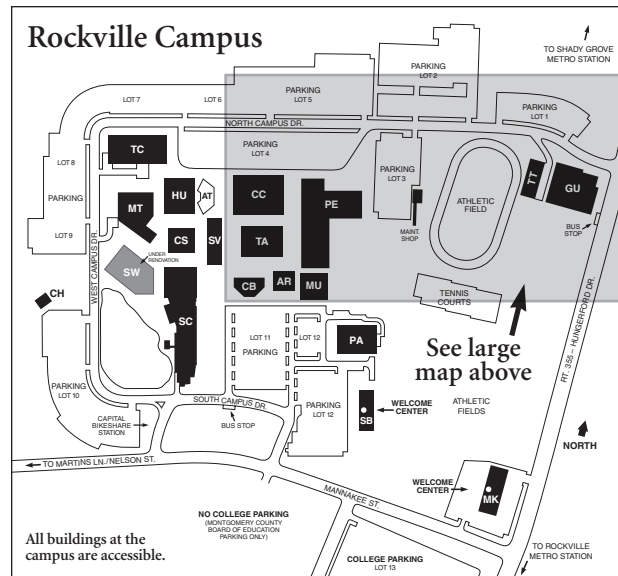

Montgomery College Commencement 2014

May 23, 10 a.m., Rockville Campus

Commencement Site Legend

- A** MC Books & More Table
(cameras, t-shirts, snacks, etc.)
- B** Alumni Association Table
(diploma frames, membership information, and flowers)
- C** MC Munchies & More
Concession Stand
- +** First Aid Station **♿** Special Seating
- ♿** Restrooms **🚰** Water Station
- 📷** Photography Area

Air-conditioned indoor viewing is available in the Theatre Arts Arena, Theatre Arts Building (TA). Tickets are not required.

Note: The North Campus Drive entrance off Rt. 355 will be closed in the morning and during Commencement. Please enter the campus from Mannakee Street.

Location
Rockville Campus is located at the corner of Route 355 and Mannakee Street. North Campus Drive will be closed in the morning and during the event.

Special Needs
For accommodations or assistance to fully participate in this event, email the Disability Support Services Office at dss@montgomerycollege.edu.

- Graduate Robing**
PE Physical Education Center (*Main Gym, Room 119*)
- Faculty and Staff Robing**
GU Homer S. Gudelsky Institute for Technical Education (*Auto Bays*)
- Indoor Viewing**
TA Theatre Arts Building (*Theatre Arts Arena*)