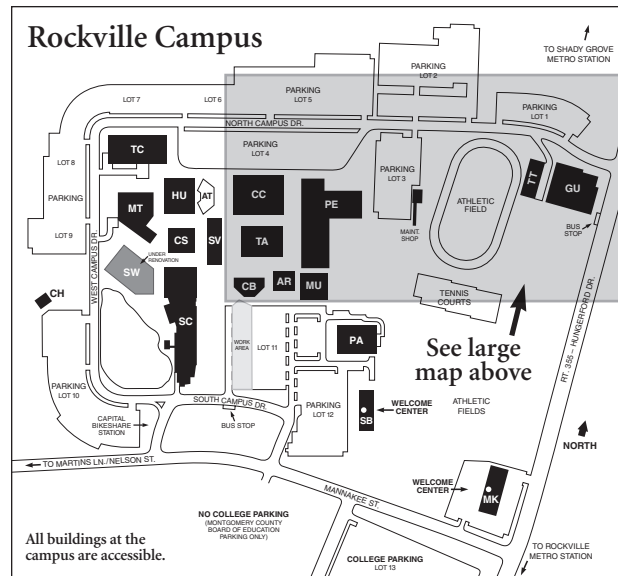

## Commencement Site Legend

- A** MC Books & More Table  
(cameras, t-shirts, snacks, etc.)
- B** Alumni Association Table  
(diploma frames, membership information, and flowers)
- C** MC Munchies & More  
Concession Stand
- +** First Aid Station    **♿** Special Seating
- ♿** Restrooms    **🚰** Water Station
- 📷** Photography Area

Air-conditioned indoor viewing is available in the Theatre Arts Arena, Theatre Arts Building (TA). Tickets are not required.

**Note:** The North Campus Drive entrance off Rt. 355 will be closed in the morning and during Commencement. Please enter the campus from Mannakee Street.

**Location**  
Rockville Campus is located at the corner of Route 355 and Mannakee Street. North Campus Drive will be closed in the morning and during the event.

**Special Needs**  
For accommodations or assistance to fully participate in this event, email the Disability Support Services Office at [dss@montgomerycollege.edu](mailto:dss@montgomerycollege.edu).

## Rockville Campus Legend

- AR Paul Peck Art Building
  - AT Amphitheatre
  - CB Counseling and Advising Building (*Security Office*)
  - CC Campus Center
  - CH Child Care Center
  - CS Computer Science Building
  - HU Humanities Building
  - MK Mannakee Building (*Central Services, Welcome Center*)
  - MT Gordon and Marilyn Macklin Tower
  - MU Music Building
  - PA Robert E. Parilla Performing Arts Center
  - SB South Campus Instruction Building (*Welcome Center*)
  - SC Science Center
  - SV Student Services Building (*Office of Enrollment Services*)
  - SW Science Building West (*under renovation*)
  - TC Technical Center
  - TT Interim Technical Training Center
- Buildings for Event Use**
- Graduate Robing**  
PE Physical Education Center (*Main Gym, Room 119*)
  - Faculty and Staff Robing**  
GU Homer S. Gudelsky Institute for Technical Education (*Auto Bays*)
  - Indoor Viewing**  
TA Theatre Arts Building (*Theatre Arts Arena*)