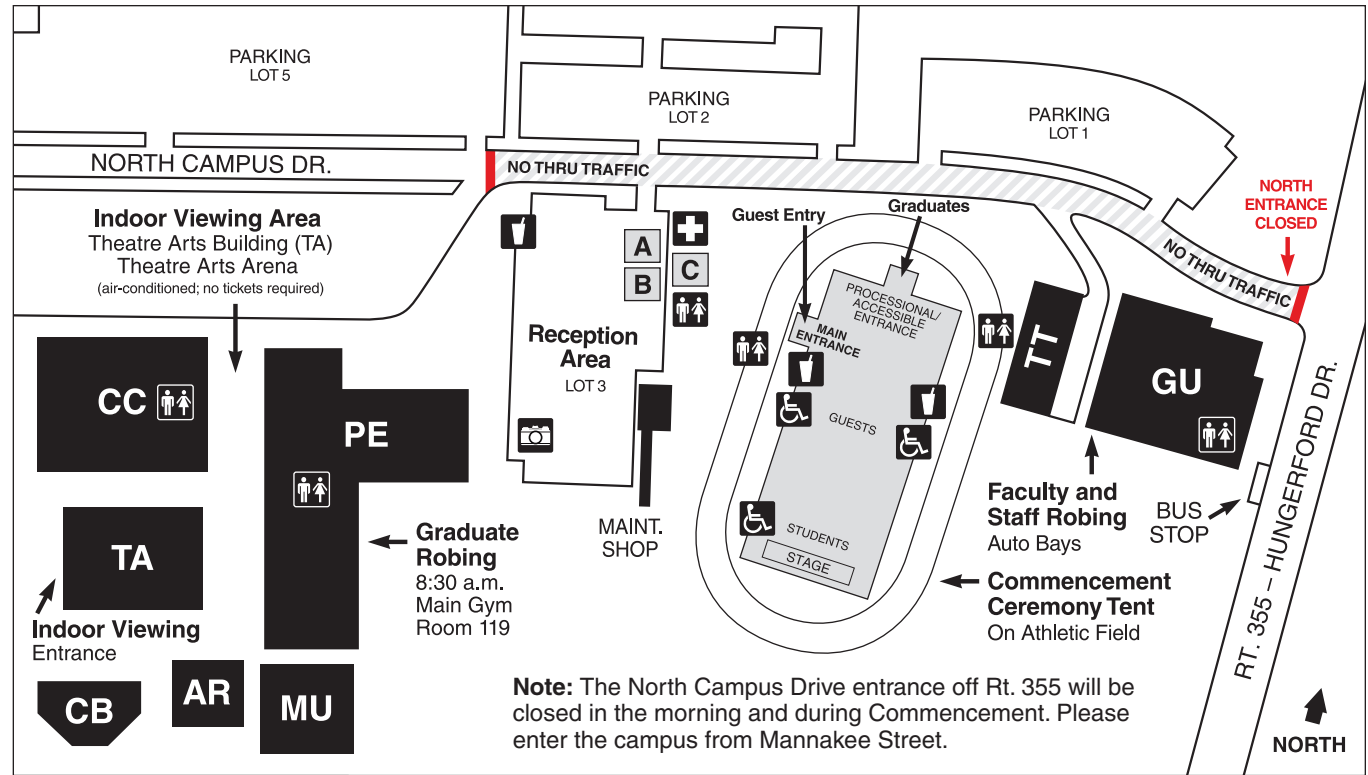

## Commencement Site Legend

- A** MC Books & More Table  
(cameras, t-shirts, snacks, etc.)
- B** Alumni Association Table  
(diploma frames, membership information, and flowers)
- C** MC Munchies & More  
Concession Stand
- +** First Aid Station    **♿** Special Seating
- ♿** Restrooms    **🚰** Water Station
- 📷** Photography Area

Air-conditioned indoor viewing is available in the Theatre Arts Arena, Theatre Arts Building (TA). Tickets are not required.

**Note:** The North Campus Drive entrance off Rt. 355 will be closed in the morning and during Commencement. Please enter the campus from Mannakee Street.

**Location**  
Rockville Campus is located at the corner of Route 355 and Mannakee Street. North Campus Drive will be closed in the morning and during the event.

**Special Needs**  
For accommodations or assistance to fully participate in this event, email the Disability Support Services Office at [dss@montgomerycollege.edu](mailto:dss@montgomerycollege.edu).

## Rockville Campus Legend

- AR Paul Peck Art Building
  - AT Amphitheatre
  - CB Counseling and Advising Building (*Security Office*)
  - CC Campus Center
  - CH Child Care Center
  - CS Computer Science Building
  - HU Humanities Building
  - MK Mannakee Building (*Central Services, Welcome Center*)
  - MT Gordon and Marilyn Macklin Tower
  - MU Music Building
  - PA Robert E. Parilla Performing Arts Center
  - SB South Campus Instruction Building (*Welcome Center*)
  - SC Science Center
  - SV Student Services Building (*Office of Enrollment Services*)
  - SW Science Building West (*under renovation*)
  - TC Technical Center
  - TT Interim Technical Training Center
- Buildings for Event Use**
- Graduate Robing**  
PE Physical Education Center (*Main Gym, Room 119*)
  - Faculty and Staff Robing**  
GU Homer S. Gudelsky Institute for Technical Education (*Auto Bays*)
  - Indoor Viewing**  
TA Theatre Arts Building (*Theatre Arts Arena*)