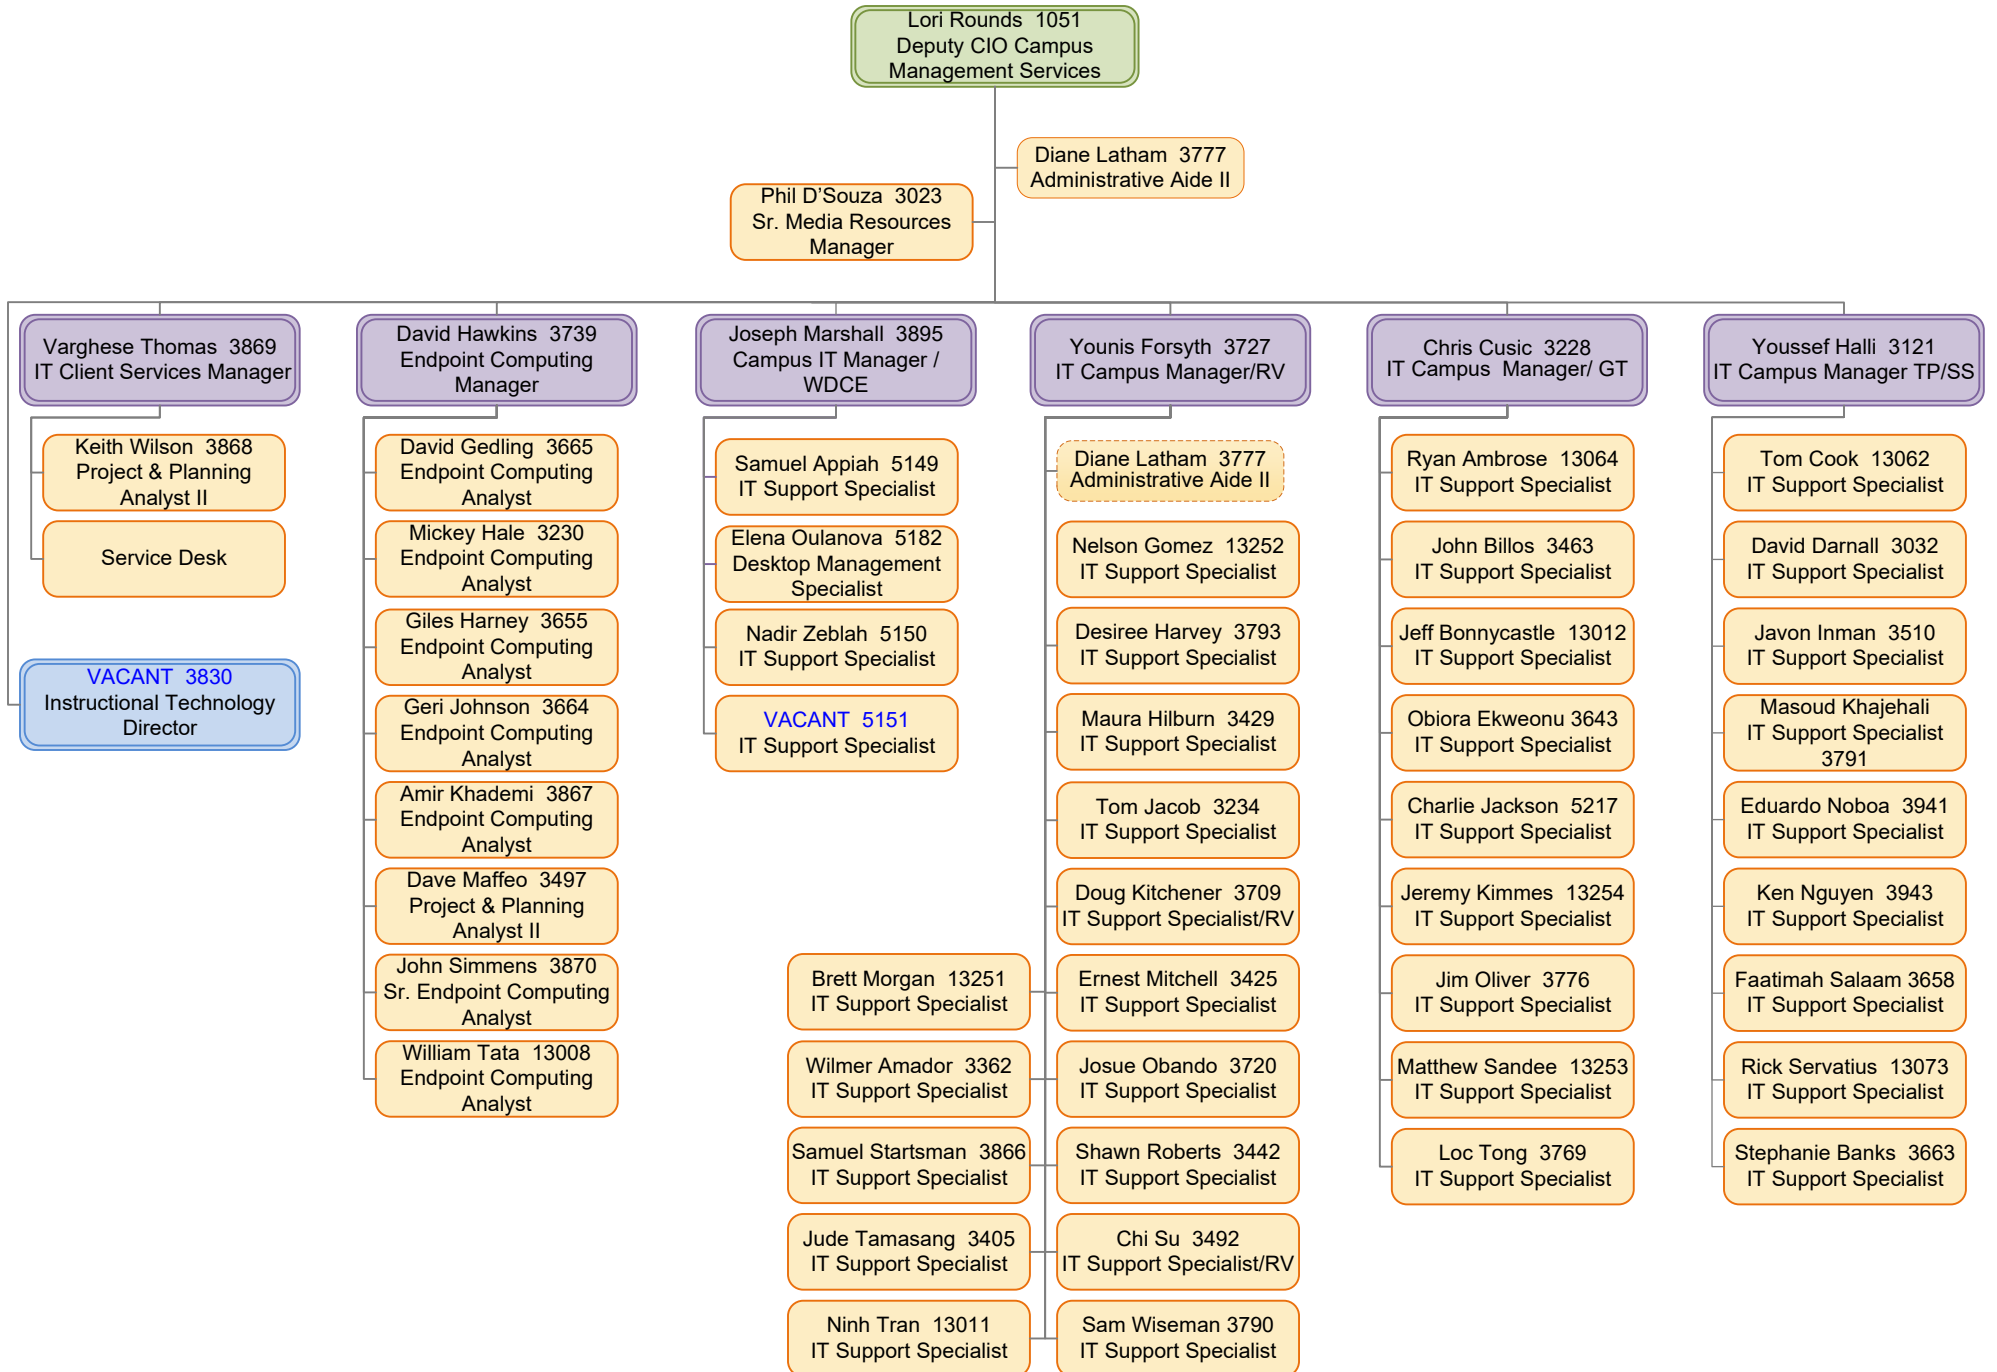

Montgomery College
Office of Information Technology
 Staff Organizational Chart
 August 21, 2017

Office of Information Technology Campus Management Services

Office of Information Technology Information Services

Office of Information Technology Performance Management Services

Office of Information Technology

IT Infrastructure and Engineering Services

Office of Information Technology

Business Process Innovation