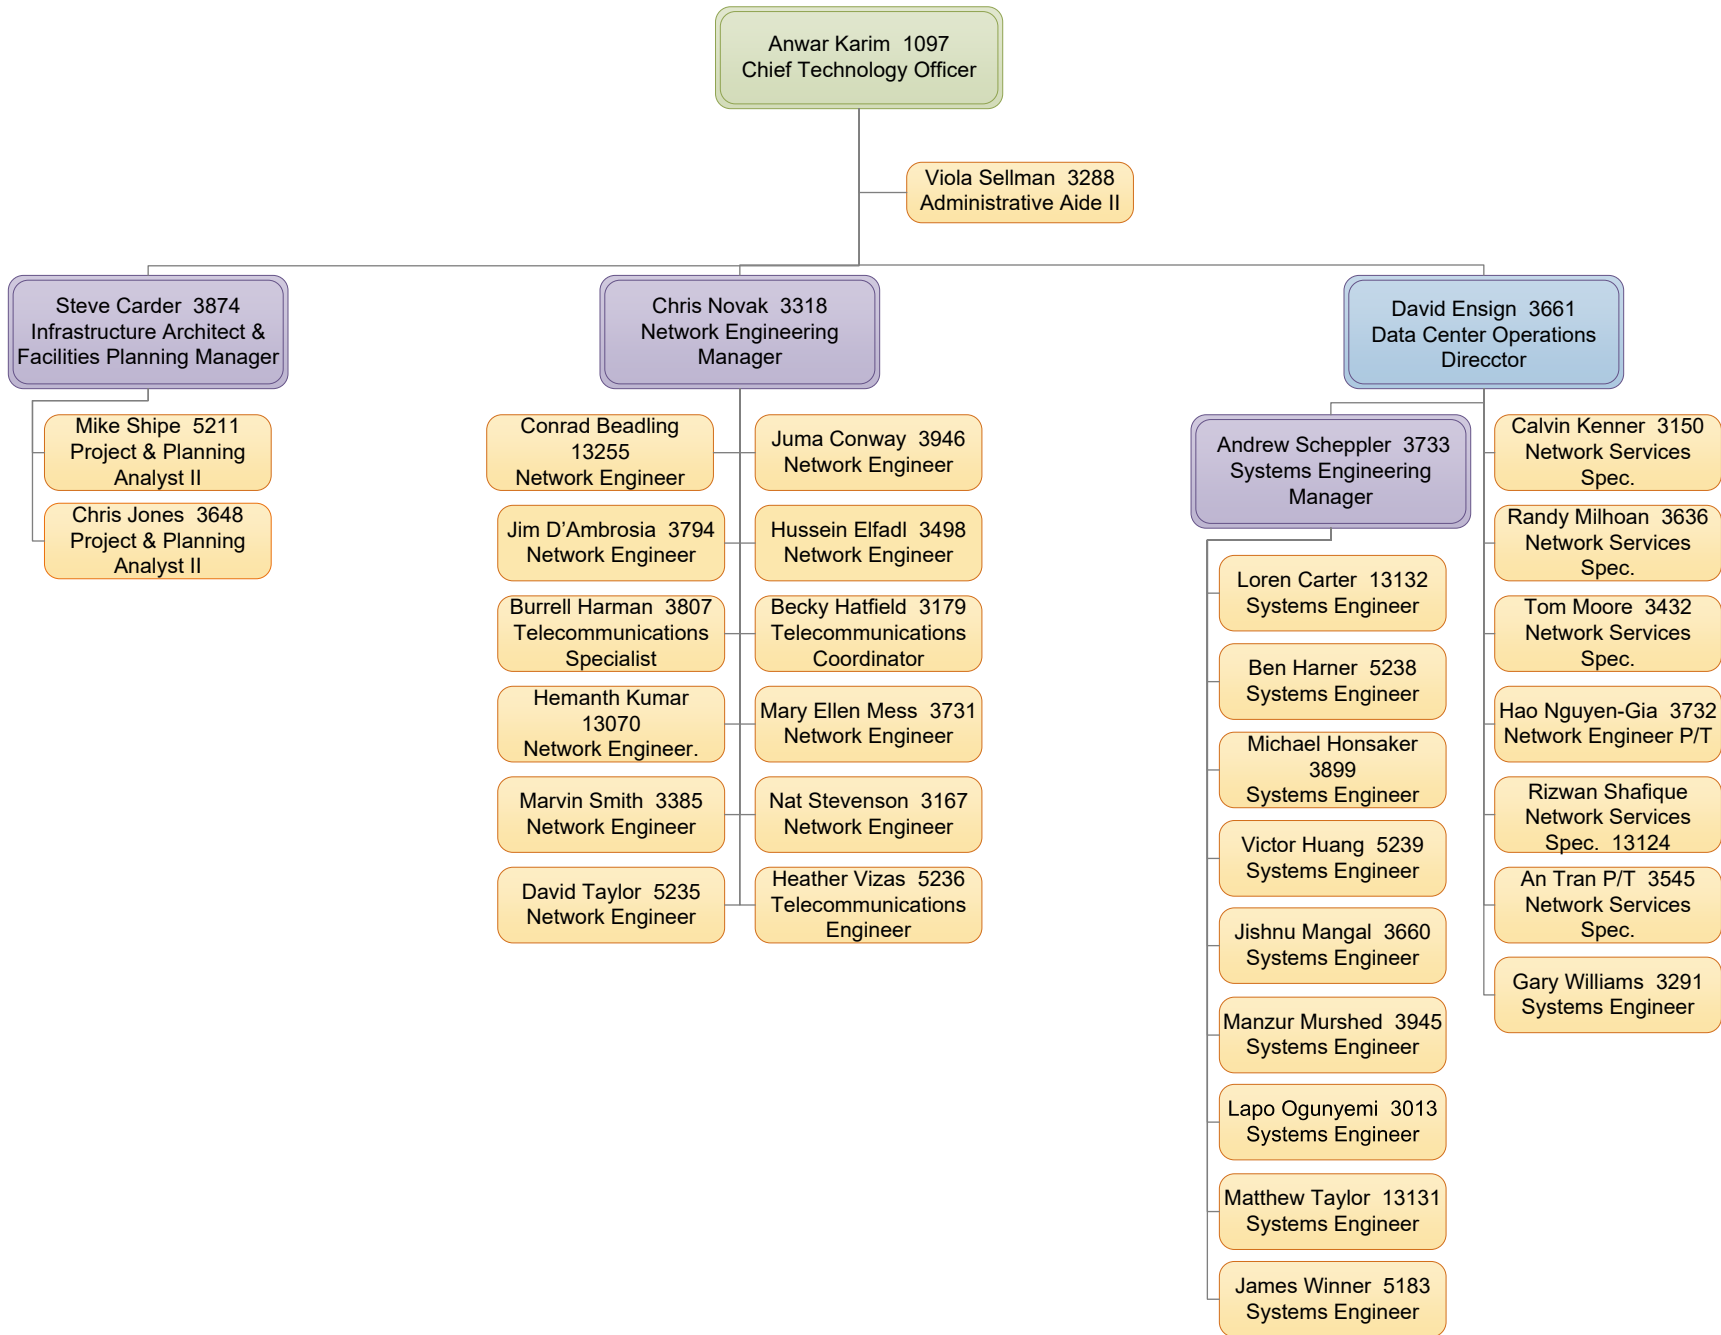

Montgomery College
Office of Information Technology
 Staff Organizational Chart
 August 21, 2017

Office of Information Technology Campus Management Services

Office of Information Technology Information Services

Office of Information Technology Performance Management Services

Office of Information Technology

IT Infrastructure and Engineering Services

Office of Information Technology

Business Process Innovation