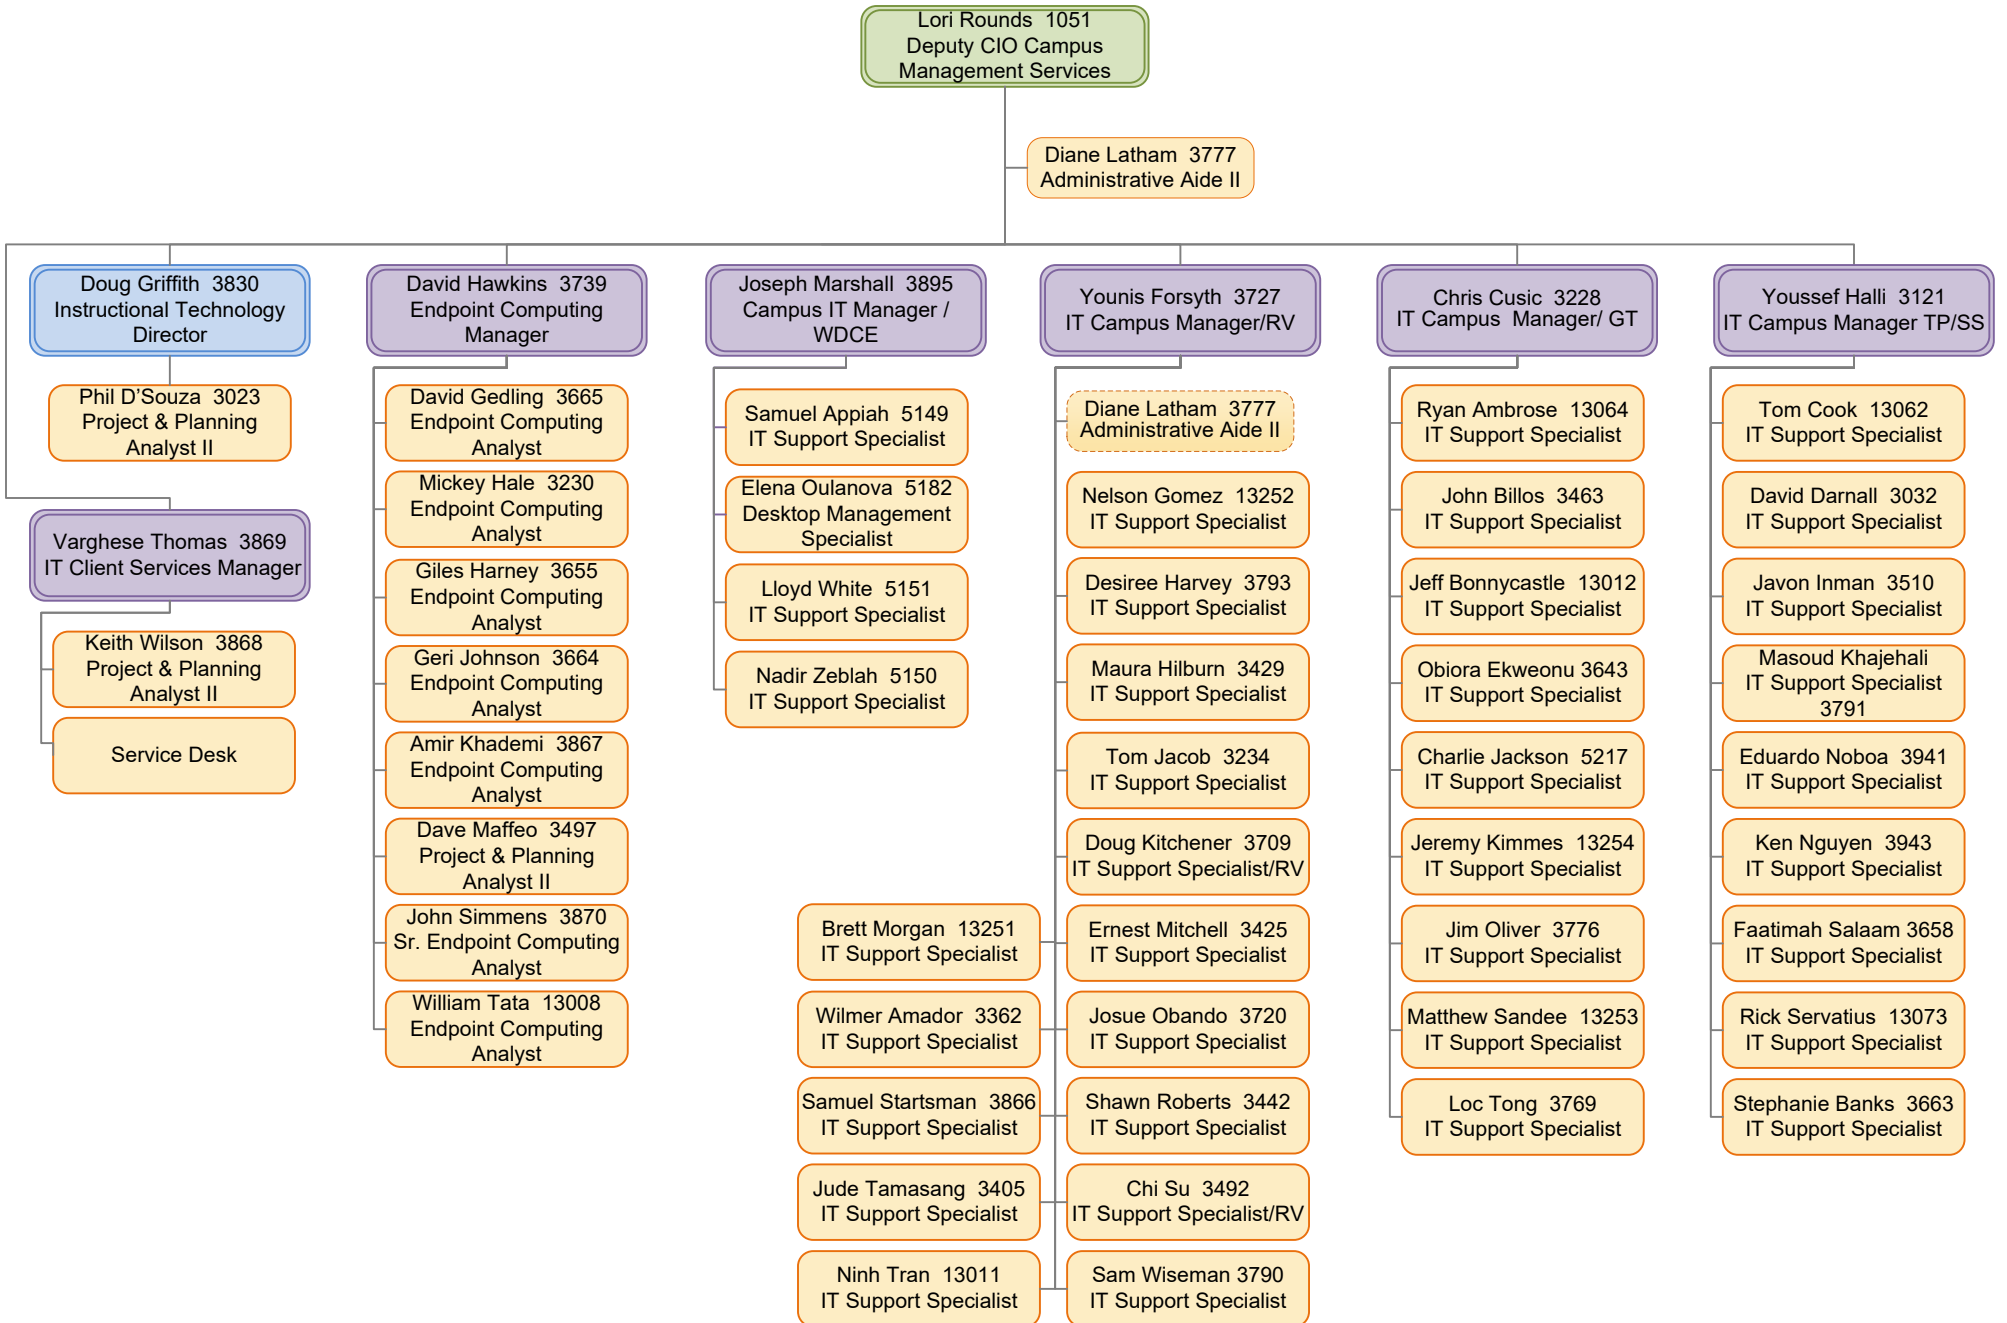

**Montgomery College
Office of Information Technology**
Staff Organizational Chart
June 5, 2017

Office of Information Technology Campus Management Services

Office of Information Technology Information Services

Office of Information Technology Performance Management Services

Office of Information Technology

IT Infrastructure and Engineering Services

Office of Information Technology

Business Process Innovation