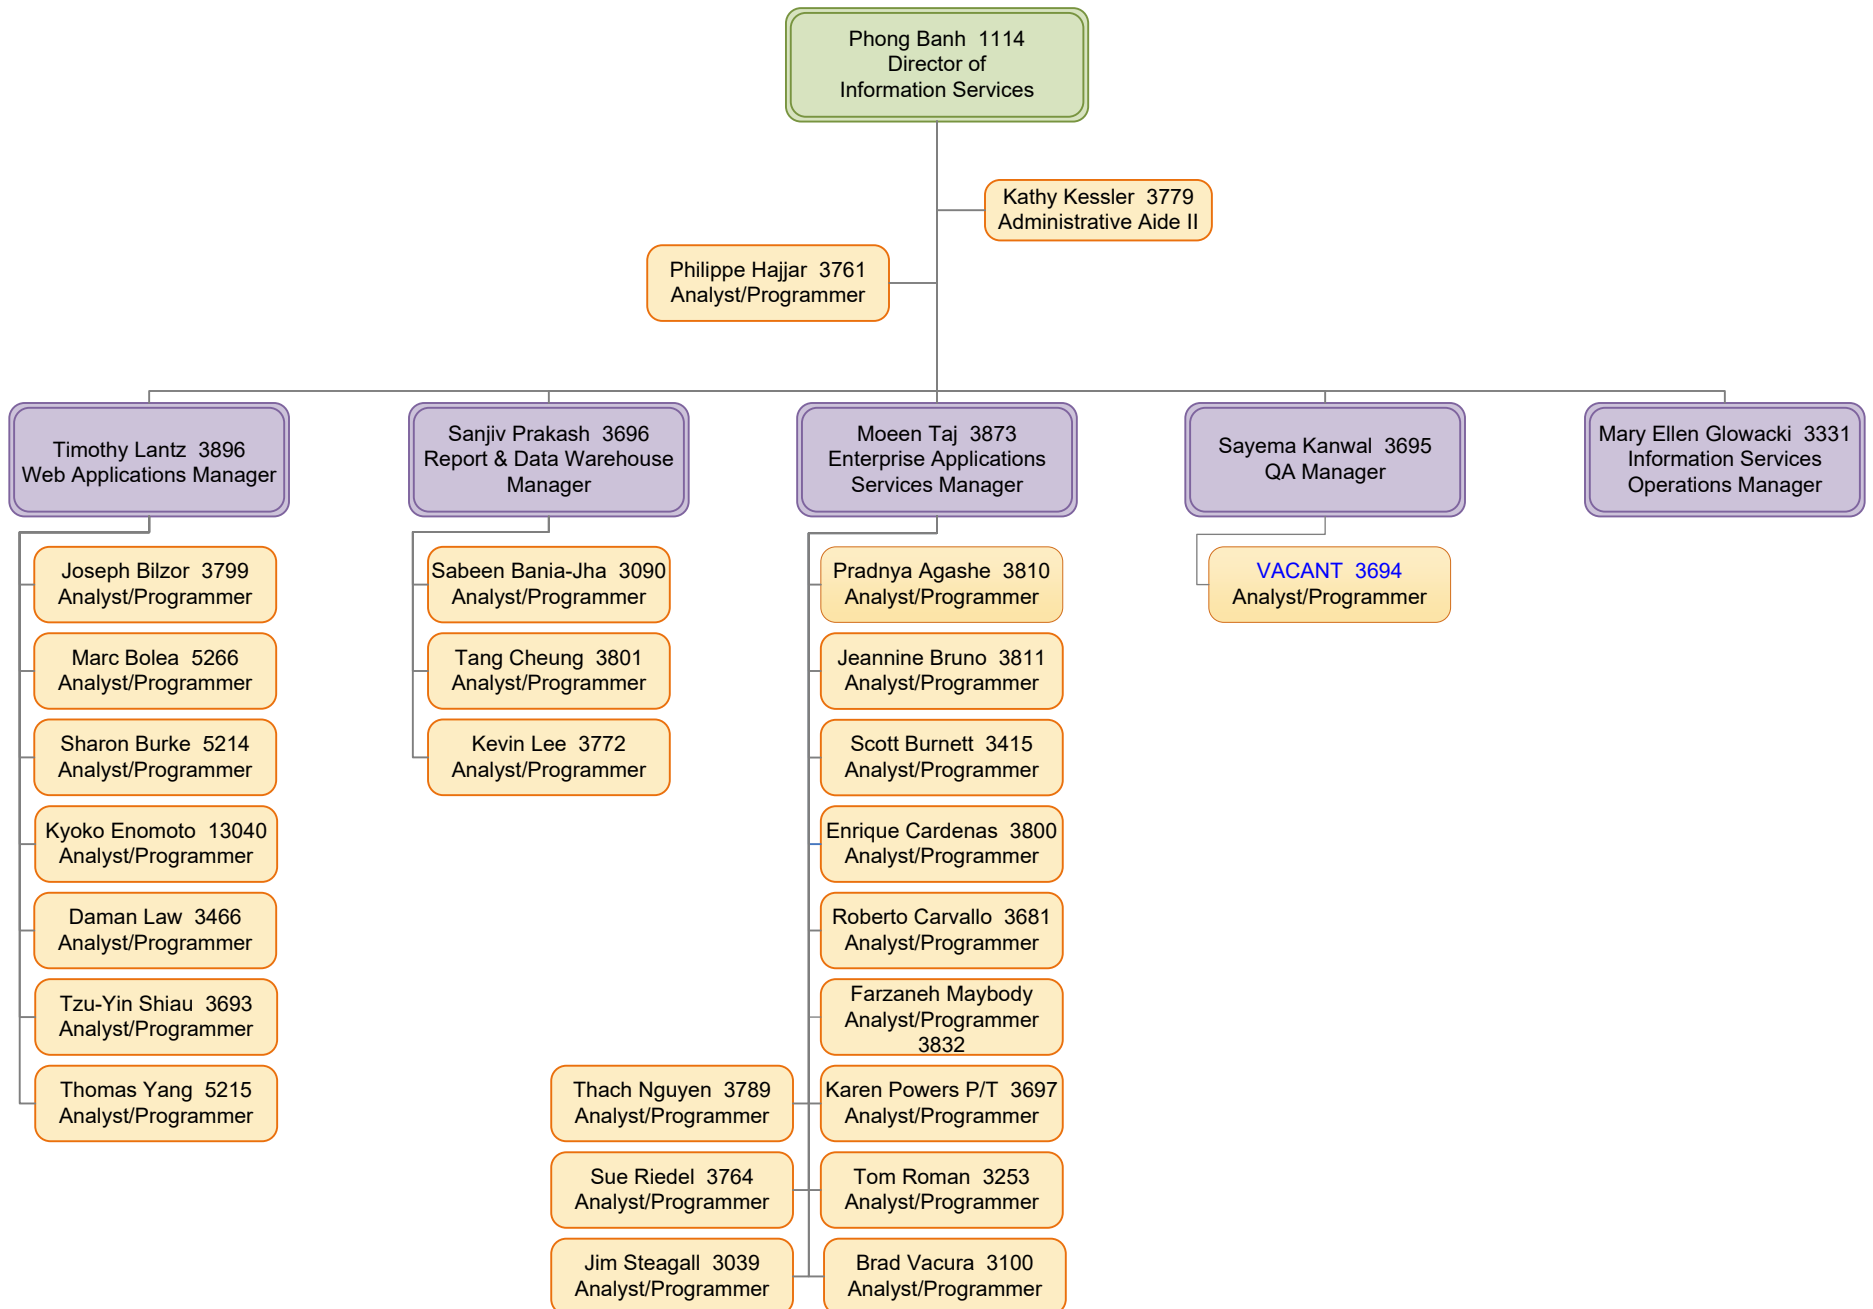

Montgomery College
Office of Information Technology
 Staff Organizational Chart
 August 21, 2017

Office of Information Technology Campus Management Services

Office of Information Technology Information Services

Office of Information Technology Performance Management Services

Office of Information Technology

IT Infrastructure and Engineering Services

Office of Information Technology

Business Process Innovation