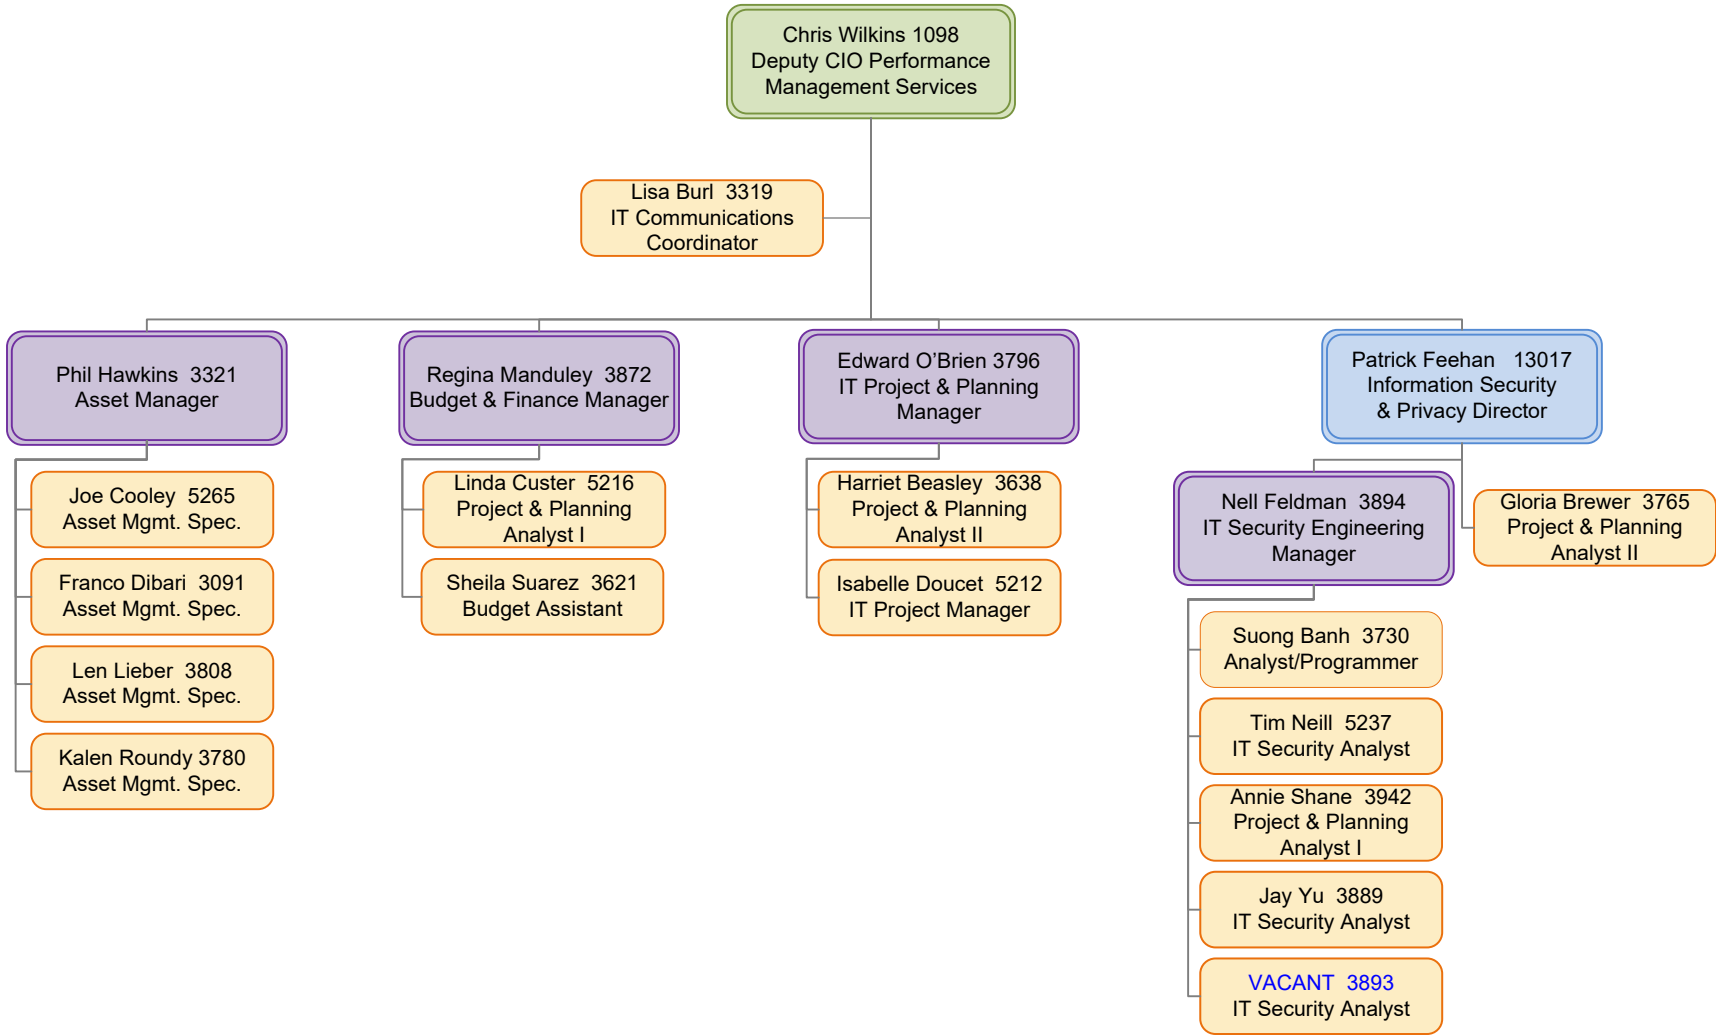

Montgomery College
Office of Information Technology
 Staff Organizational Chart
 August 21, 2017

Office of Information Technology Campus Management Services

Office of Information Technology Information Services

Office of Information Technology Performance Management Services

Office of Information Technology

IT Infrastructure and Engineering Services

Office of Information Technology

Business Process Innovation