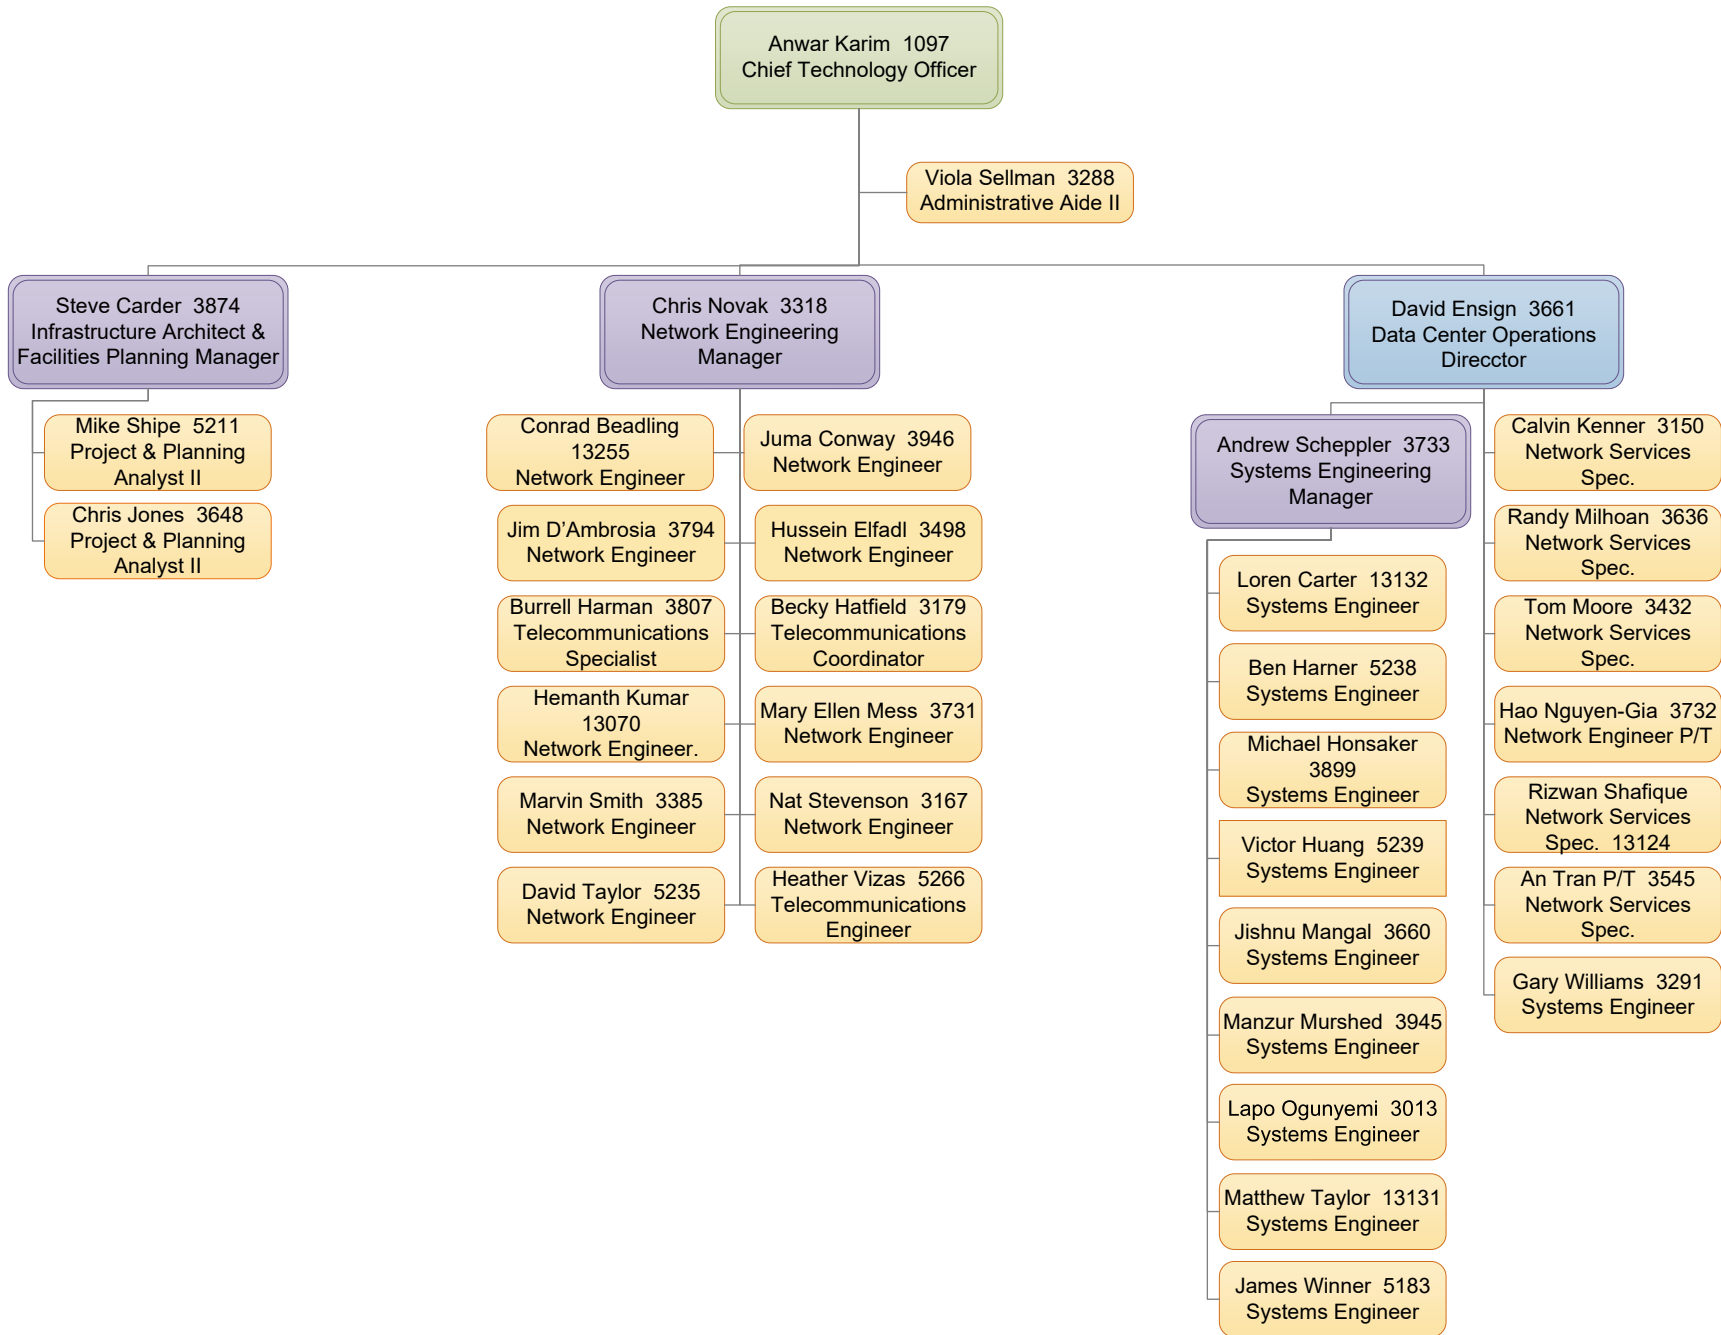

**Montgomery College
Office of Information Technology**
Staff Organizational Chart
June 5, 2017

Office of Information Technology Campus Management Services

Office of Information Technology Information Services

Office of Information Technology Performance Management Services

Office of Information Technology

IT Infrastructure and Engineering Services

Office of Information Technology

Business Process Innovation