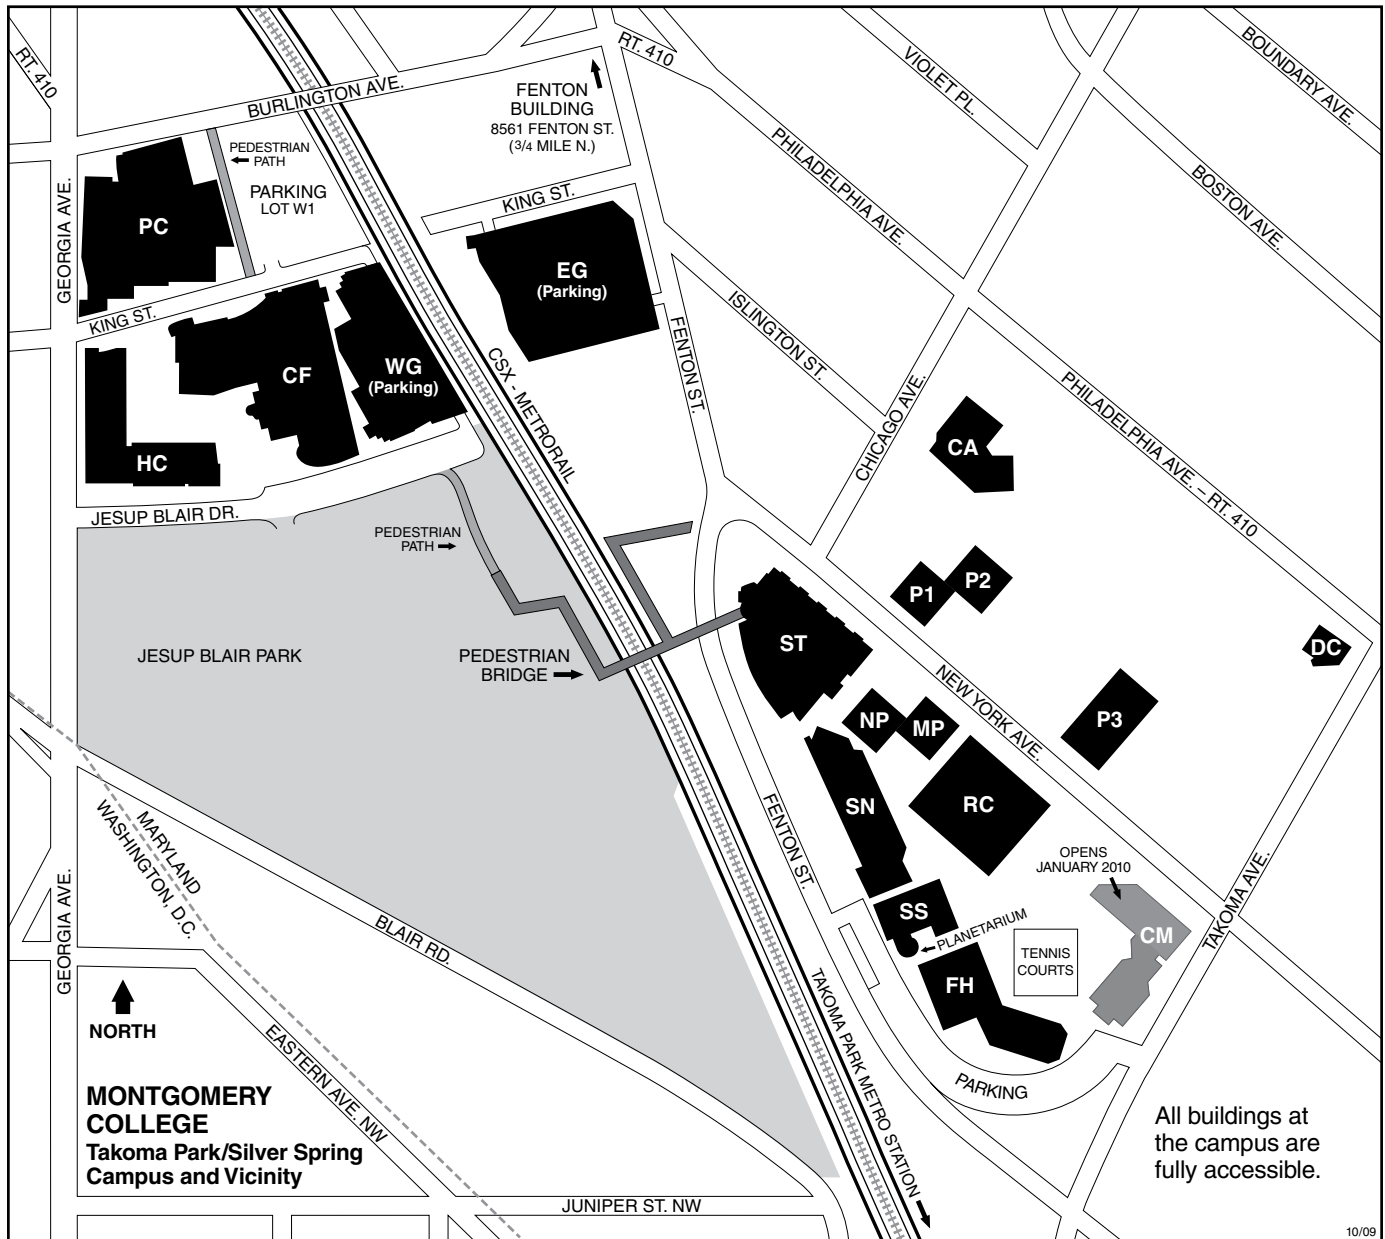

MONTGOMERY COLLEGE

Takoma Park/Silver Spring Campus and Vicinity

Montgomery College
Takoma Park/Silver Spring Campus
 7600 Takoma Avenue
 Takoma Park, MD 20912
 240-567-1300
 TTY 301-587-7207
www.montgomerycollege.edu

Takoma Park/Silver Spring Campus Legend of Buildings

(as of October 2009)

- CA Communications Arts Center
- CF The Morris and Gwendolyn Cafritz Foundation Arts Center
- CM The Commons¹
- DC Child Care Center
- EG East Garage (parking)
- FH Falcon Hall (Physical Education)
- HC Health Sciences Center (Workforce Development & Continuing Education)
- MP Mathematics Pavilion
- NP North Pavilion

- P1 Pavilion One
- P2 Pavilion Two
- P3 Pavilion Three
- PC Performing Arts Center
- RC Resource Center
- SN Science North Building
- SS Science South Building (Planetarium)
- ST Charlene R. Nunley Student Services Center (Security Office and Admissions Office)
- WG West Garage (parking)