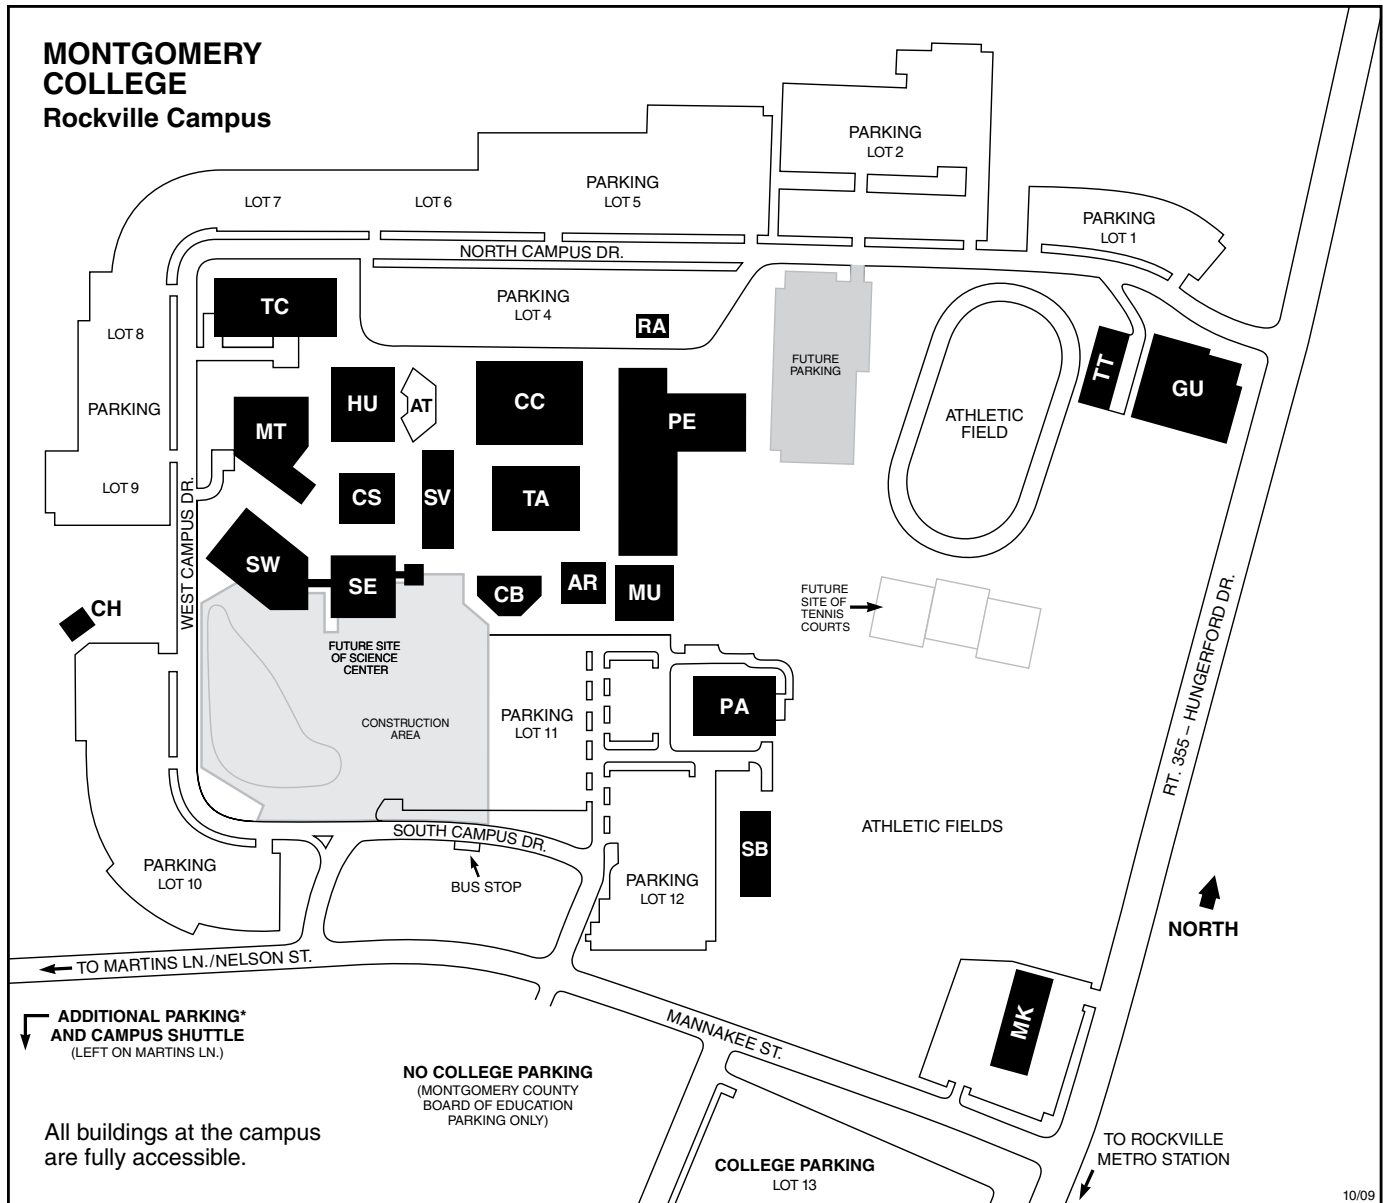

MONTGOMERY COLLEGE

Rockville Campus Map

Montgomery College Rockville Campus

51 Mannakee Street
Rockville, MD 20850
240-567-5000
TTY 301-294-9672
www.montgomerycollege.edu

Rockville Campus Legend of Buildings

(as of October 2009)

AR Paul Peck Art Building
AT Amphitheatre
CB Counseling and Advising Building (Security Office)

CC Campus Center (Workforce Development & Continuing Education)
CH Child Care Center
CS Computer Science Building
GU Homer S. Gudelsky Institute for Technical Education
HU Humanities Building
MK Mannakee Building (Central Administration)
MT Gordon and Marilyn Macklin Tower
MU Music Building
PA Robert E. Parilla Performing Arts Center

PE Physical Education Center
RA Rockville Annex
SB South Campus Instruction Building
SE Science East Building
SV Student Services Building (Admissions Office)
SW Science West Building
TA Theatre Arts Building
TC Technical Center
TT Interim Technical Training Center

*Parking at Rockville Municipal Swim Center. Take Mannakee Street to left on Martins Lane.