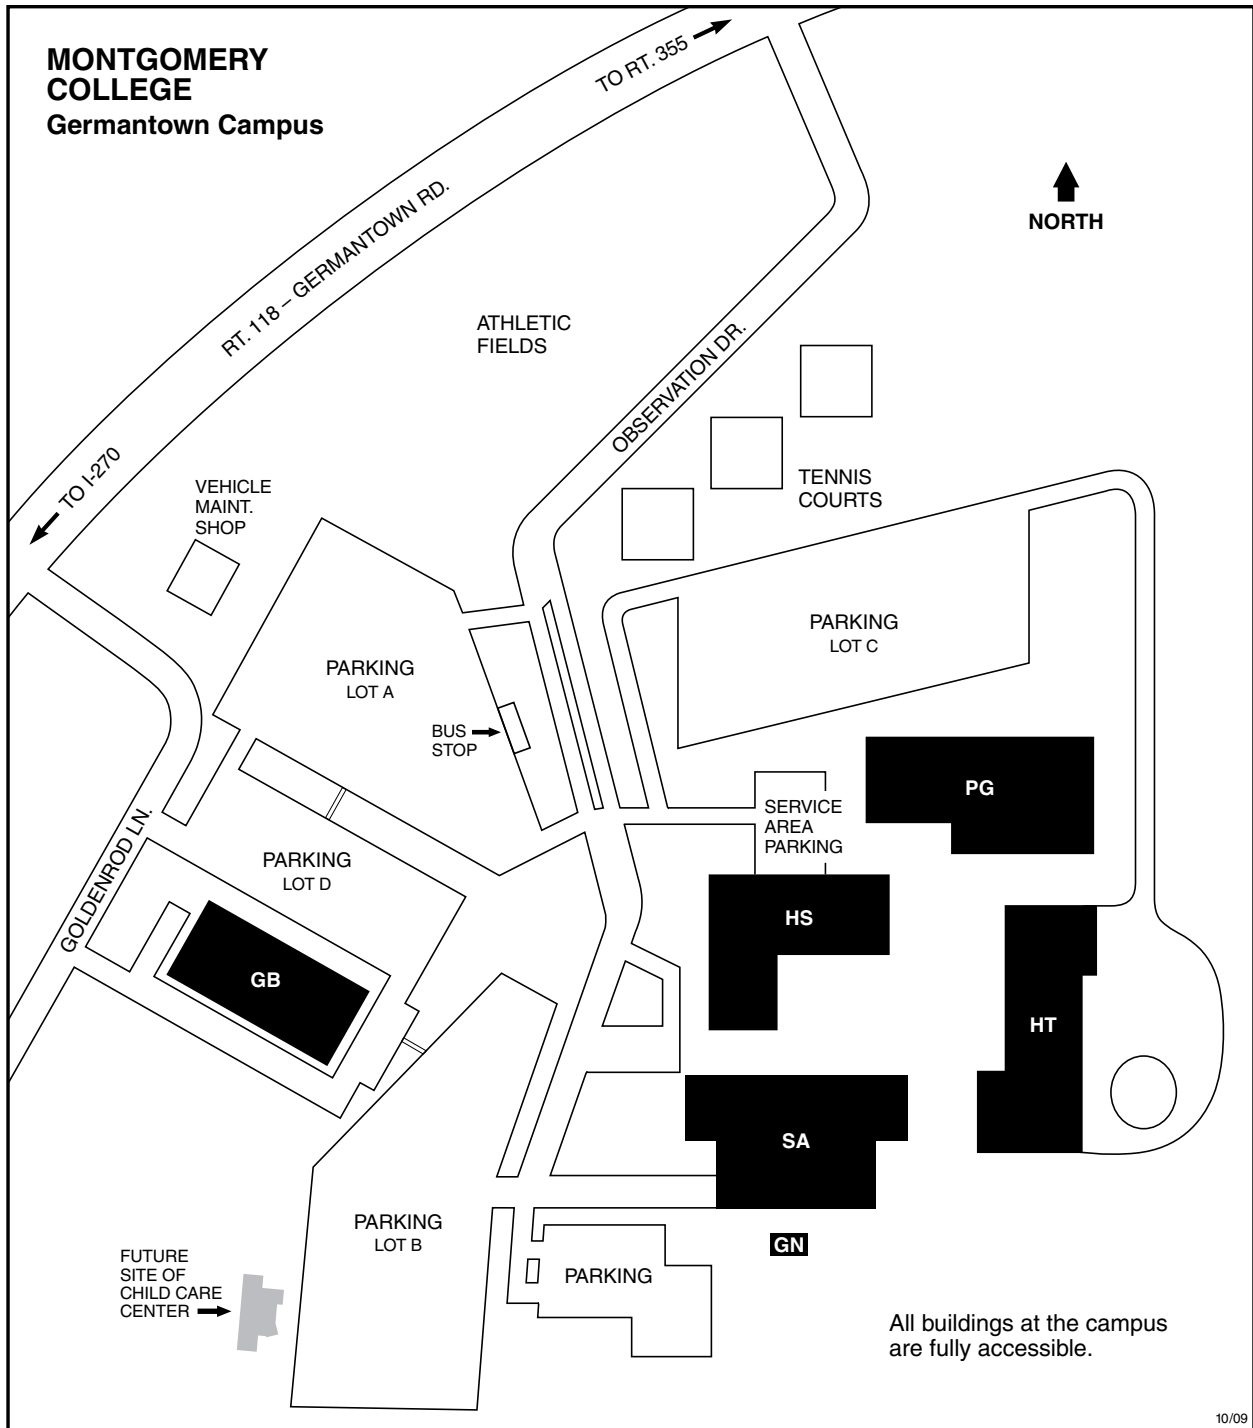

MONTGOMERY COLLEGE

Germantown Campus Map

Montgomery College Germantown Campus

20200 Observation Drive
Germantown, MD 20876
240-567-7700
TTY 301-540-2133

www.montgomerycollege.edu

Germantown Campus Legend of Buildings

(as of October 2009)

- GB Goldenrod Building
- GN Greenhouse
- HS Humanities and Social Sciences Building

- HT High Technology and Science Center
- PG Physical Education Building
- SA Sciences and Applied Studies Building (Security Office and Admissions Office)